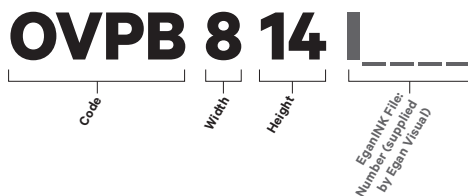

VersaPalette™

Take dry-erase, guaranteed-to-clean EVS™ surface with you everywhere. VersaPalette™ is a handy, lightweight dry-erase surface with a handy thumbhole for an easy grip, handling, and hanging. With a double-sided EVS surface, VersaPalette may also be used as a simple and quick privacy tablescreen, as well as professional temporary signage and wayfinding.

Standard sizes include Letter, Legal, Wide Legal and Tabloid. VersaPalette is not magnet-compatible. Surface warranty is standard 10 years. Product warranty is 30 days. Damage not covered. Product edge is not dry-erase and not covered under warranty. EganINK™ compatible.

VersaPalette Bundle (OVPB)	Code	Dimensions	Description	Price	EganINK¹
	OVPB8X11	8 1/2" w x 11" h	10 pack	$640	$110
	OVPB8X14	8 1/2" w x 14" h	10 pack	$750	$120
	OVPB1114	11" w x 14" h	10 pack	$840	$160
	OVPB1117	11" w x 17" h	10 pack	$920	$200

¹ Price per side. Minimum EganINK upcharge per order is $150

VersaPalette Stand (OVPS)

VersaPalette Stand is designed to hold and display your VersaPalette (of any standard size). Use as simple, quick privacy tablescreen, name placard, or temporary signage and wayfinding. Clear Anodized (CA) aluminum finish with a non-skid base. Integrated Marker Tray. Sold in sets of five (5).

Code	Dimensions	Price
OVPS	4 1/2" w stand for VersaPalette. 5-pack.	$250

How To Order:

What's in the box:

- VersaPalette Bundle includes ten (10) units of VersaPalette, one (1) VersaPalette Stand, two (2) assorted color Dry-Erase Markers, and one (1) EganCloth

Product notes:

- Sizes cannot be mixed to make a 10-pack
- Custom sizes larger than Tabloid may be available. Call Customer Service to inquire
- Custom shapes are available subject to spot quotation of price, MOQ, and lead time. Custom hole location is available subject to spot quotation of price, MOQ, and lead time
- Volume discounting available. Call Customer Service to inquire
- VersaPalette is available in EVS only. Standard edge color is light grey. Other edge colors are available under Custom Response program

Parcel Service items (📦) ship 'Freight Included'. Instant Ship products are identified by combining codes indicated in **RED**.