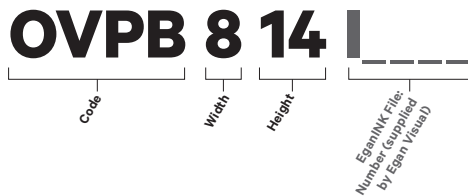

How To Order:

What's in the box:

- VersaPalette Bundle includes ten (10) units of VersaPalette, one (1) VersaPalette Stand, two (2) assorted color Dry-Erase Markers, and one (1) EganCloth

Product notes:

- Sizes cannot be mixed to make a 10-pack
- Custom sizes larger than Tabloid may be available. Call Customer Service to inquire
- Custom shapes are available subject to spot quotation of price, MOQ, and lead time. Custom hole location is available subject to spot quotation of price, MOQ, and lead time
- Volume discounting available. Call Customer Service to inquire
- VersaPalette is available in EVS only. Standard edge color is light grey. Other edge colors are available under Custom Response program

Parcel Service items (📦) ship 'Freight Included'. Instant Ship products are identified by combining codes indicated in **RED**.