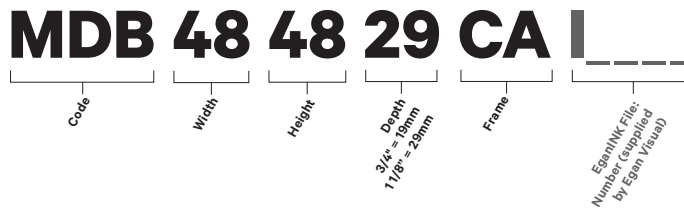

Décor Panel Boxcore™

Décor panels with full-bleed, full color graphics are an exciting way to add signage, photos, and other graphics in corporate, healthcare, education, and other professional spaces. Egan Boxcore™ technology provides an ultra-thin Boxcore square corner frame finished in clear anodized aluminum, and is available in 3/4" (19mm) or 1 1/8" (29mm) depths with edges flush against the wall.

Egan Décor Panels are designed to complement Dimension Stele™ Boxcore and Egan Boxcore Presentation Boards, or stand alone.

Décor Panel Boxcore (MDB)

Code	Dimensions	Price (3/4")	Price (1 1/8")
MDB2436	24"w x 36"h	\$810	\$890
MDB4832	48"w x 32"h	\$1 120	\$1 240
MDB4836	48"w x 36"h	\$1 290	\$1 420
MDB4848	48"w x 48"h	\$1 530	\$1 650
MDB6048	60"w x 48"h	\$1 720	\$1 920
MDB7248	72"w x 48"h	\$1 920	\$2 130
MDB9648	96"w x 48"h	\$2 650	\$2 830

Frame Color

Code	Description	Price
WH	White	\$0
CA	Clear Anodized ²	\$0

² Default color

How To Order:

Custom Sizes:

Select next larger size, and add \$130 list per board

Custom Color - Frame:

Set up, per color \$190
Additional cost each item \$68

Product notes:

- Products featuring Egan Boxcore Technology are always rectilinear in shape
- A slight margin reveal of approximately 1/32" will appear at the edges of the frame
- Not dry-erase compatible
- Not projection-compatible
- Magnet-compatible
- Surface is printed ink on polyester film
- Trim size is 3/16" less than size of the product
- Linked configuration not available