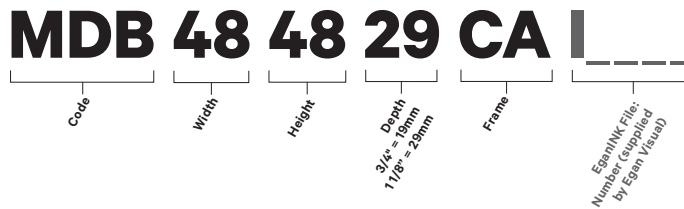

Décor Panel Boxcore™

Décor panels with full-bleed, full color graphics are an exciting way to add signage, photos, and other graphics in corporate, healthcare, education, and other professional spaces. Egan Boxcore™ technology provides an ultra-thin Boxcore square corner frame finished in clear anodized aluminum, and is available in 3/4" (19mm) or 1 1/8" (29mm) depths with edges flush against the wall.

Egan Décor Panels are designed to complement Dimension Stele™ Boxcore and Egan Boxcore Presentation Boards, or stand alone.

Décor Panel Boxcore (MDB)	Code	Dimensions	Price (3/4")	Price (1 1/8")
	MDB2436	24"w x 36"h	\$680	\$730
	MDB4832	48"w x 32"h	\$940	\$1 020
	MDB4836	48"w x 36"h	\$1 060	\$1 160
	MDB4848	48"w x 48"h	\$1 260	\$1 370
	MDB6048	60"w x 48"h	\$1 420	\$1 590
	MDB7248	72"w x 48"h	\$1 590	\$1 760
	MDB9648	96"w x 48"h	\$2 190	\$2 340

Frame Color	Code	Description	Price
	WH	White	\$0
	CA	Clear Anodized ²	\$0

² Default color

How To Order:

Custom Sizes:

Select next larger size, and add \$110 list per board

Custom Color - Frame:

Set up, per color \$145
Additional cost each item \$60

Product notes:

- Products featuring Egan Boxcore Technology are always rectilinear in shape
- A slight margin reveal of approximately 1/32" will appear at the edges of the frame
- Not dry-erase compatible
- Not projection-compatible
- Magnet-compatible
- Surface is printed ink on polyester film
- Trim size is 3/16" less than size of the product
- Linked configuration not available