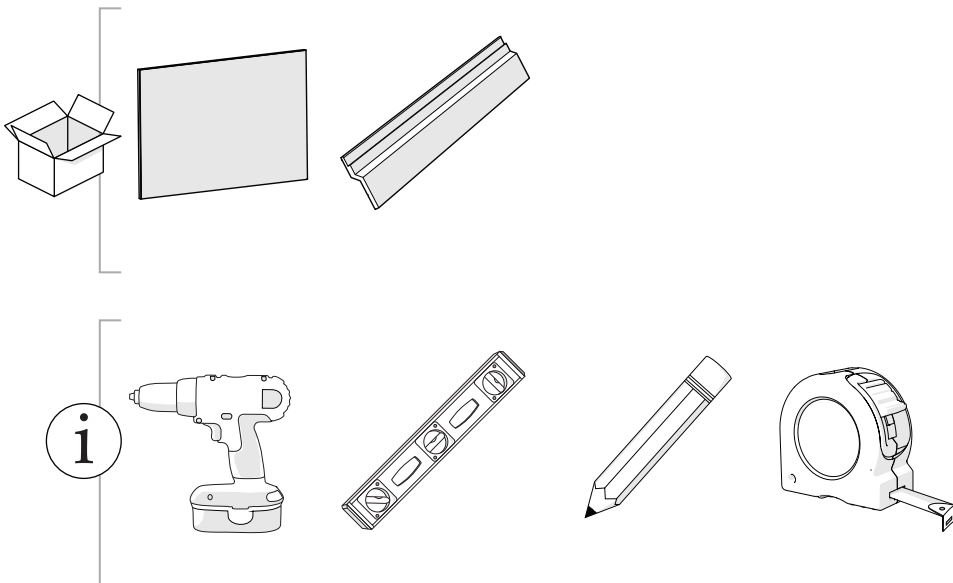

Assembly & Installation

Décor Panel Boxcore

MDB - 19mm

Assembly & Installation

Assembly & Installation