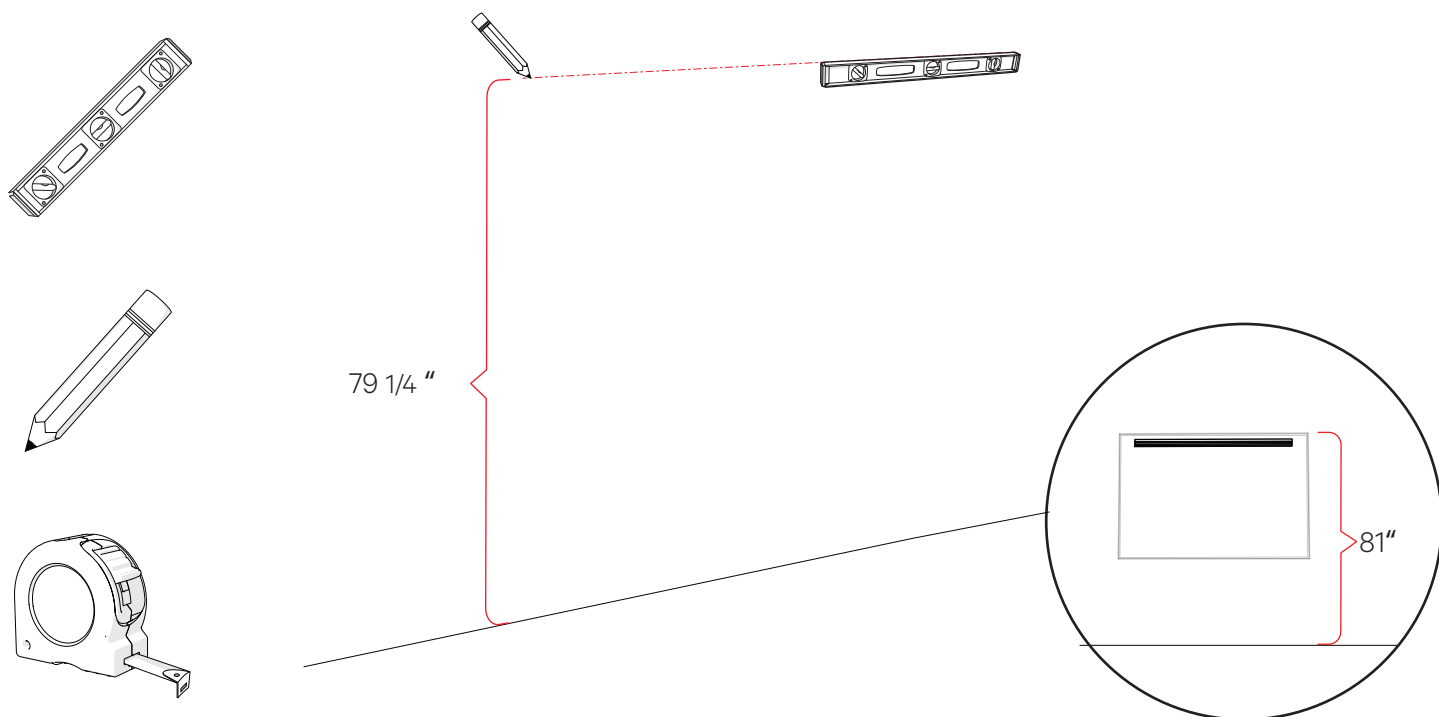

Assembly & Installation

Décor Panel Boxcore

MDB - 19mm

Assembly & Installation

Assembly & Installation