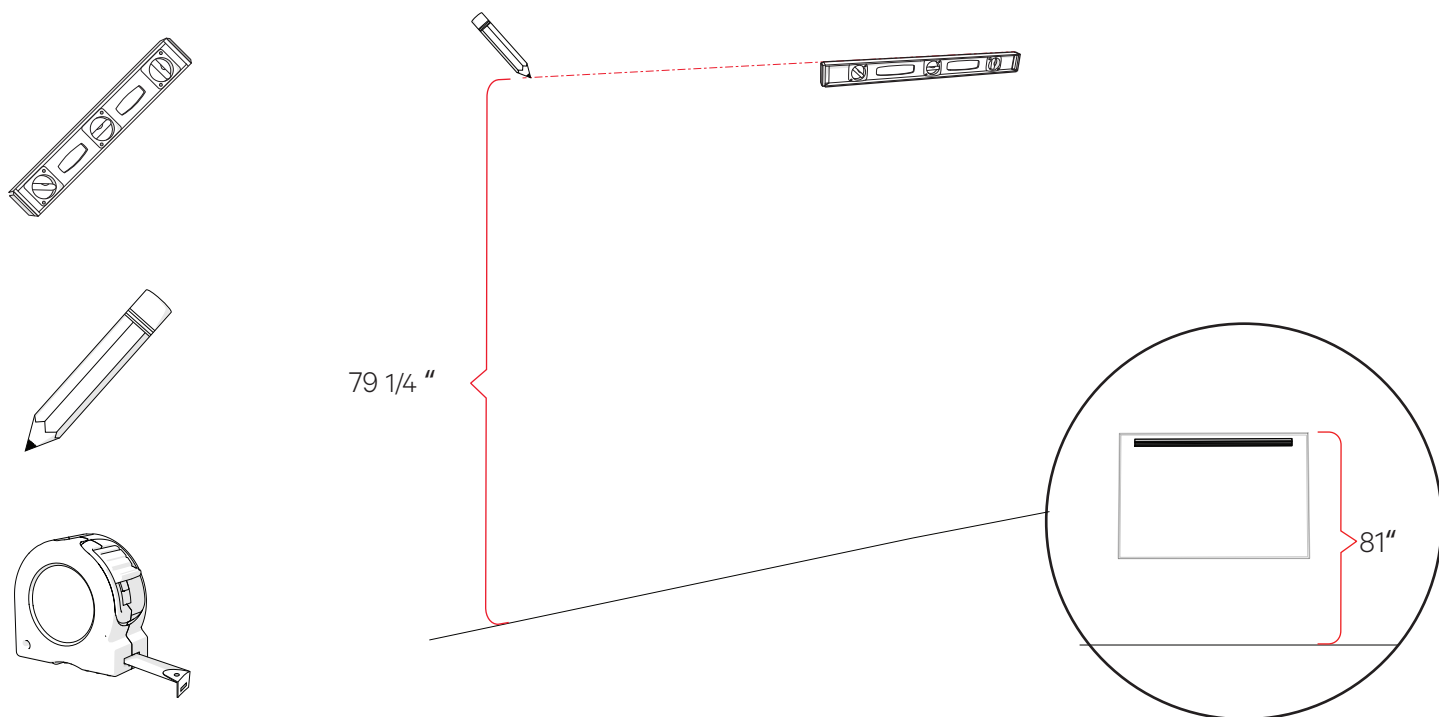

Assembly & Installation

Décor Panel Boxcore

MDB - 29mm

Assembly & Installation

Assembly & Installation