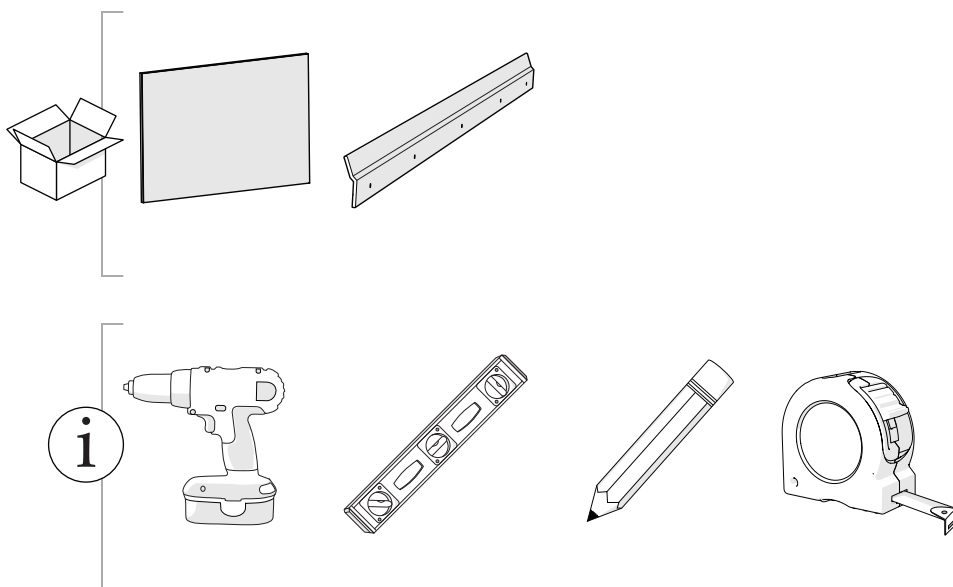

Assembly & Installation

Décor Panel Boxcore

MDB - 29mm

Assembly & Installation

Assembly & Installation