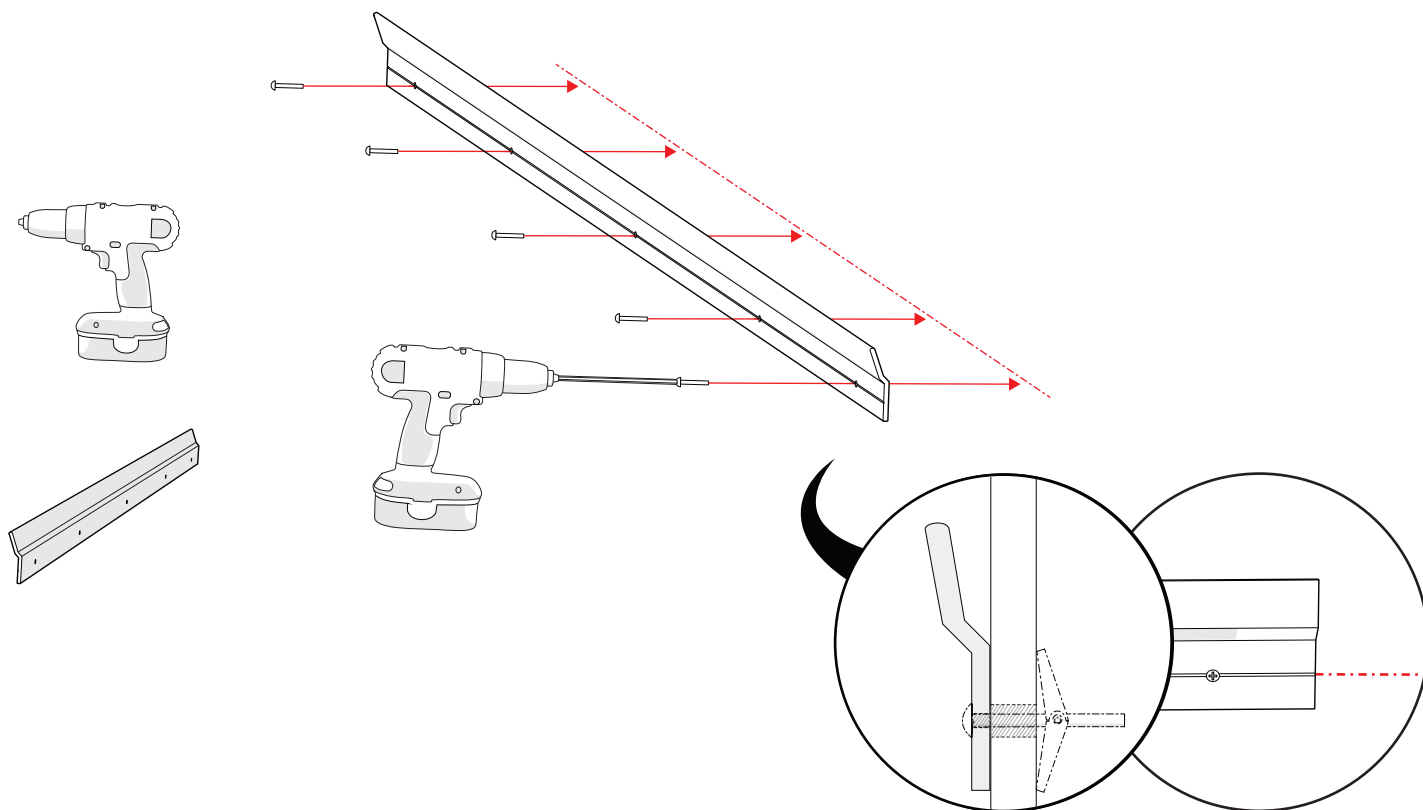

Assembly & Installation

Décor Panel Boxcore

MDB - 29mm

Assembly & Installation

Assembly & Installation