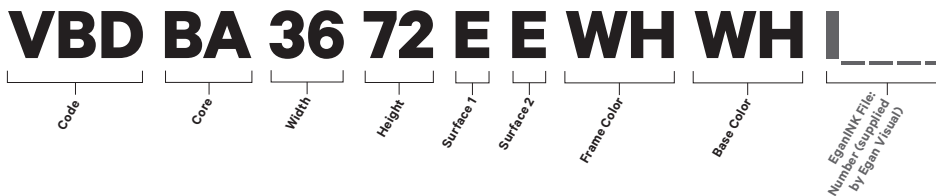

Dimension Mobile (VBD)	Code	Dimensions	Price ¹	EganINK ²
	VBD3672	36”w x 72”h x 23 1/2”d	\$7 060	\$270

¹ EVS/EVS
² Per side

Core	Code	Description
	BA	Ballistic Armor Core

Surface	Code	Description
	E	EVS ³

³ Standard

Frame Color	Code	Description	Price
	WH	White ⁴	\$0
	CA	Clear Anodized	\$0
	CC	Custom Color	\$145

Accessories
See Egan Tack Panels (TP).

⁴ Default color

Base Color	Code	Description	Price
	WH	White ⁵	\$0
	EM	EganMetallic	\$0
	CC	Custom Color ⁶	\$145

⁵ Default color
⁶ Upcharge only applies if color different from Frame Color
• Frame and Base can be specified different colors

How To Order:

What's in the box:

- Torx wrench included
- Ships with two (2) assorted color Dry-Erase Markers and one (1) EganCloth