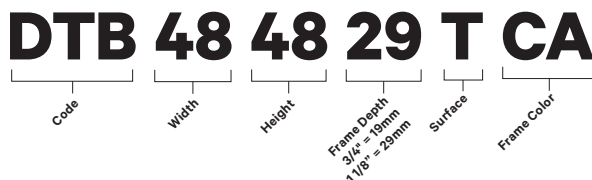

Dimension Tack Boxcore is constructed using Egan Boxcore technology which brings crisp edge definition, permits portrait or landscape orientation in the field, and provides more robust edges for excellent board quality and durability. The Boxcore frame sits flush against the wall and features a low profile when viewed from the front, thanks to its ultra-thin bezel. Frame can be specified 3/4" (19mm) or 1 1/8" (29mm) deep in standard Clear Anodized (CA). Available in EganFabric, EcoTack™, Maharam, or Customer's Own Material.

Dimension Tack Boxcore (DTB)

Code	Dimensions	Price (3/4")	Price (1 1/8")	Tackable Fabric Grades		
				A	B	C
DTB2436	24"w x 36"h	\$660	\$730	\$88	\$151	\$196
DTB4836	48"w x 36"h	\$870	\$1 090	\$98	\$162	\$207
DTB4848	48"w x 48"h	\$1 110	\$1 220	\$105	\$168	\$215
DTB6048	60"w x 48"h	\$1 160	\$1 390	\$111	\$174	\$226
DTB7248	72"w x 48"h	\$1 290	\$1 490	\$117	\$180	\$230
DTB9648	96"w x 48"h	\$1 790	\$1 990	\$122	\$186	\$237

Surface

Code	Description
F	Fabric ¹
T	EcoTack
COM	Customer's Own Material

¹ Please specify EganFabric or Maharam (for upcharge)

Frame Color

Code	Description	Price
CA	Clear Anodized	\$0

How To Order:

Custom Sizes:

Select next larger size and add \$130 list per board

Custom Color - Frame:

Set up, per color \$190
Additional cost each item \$68

What's in the box:

- Mounting cleats included for flush wall mount installation. Standard wall mount is Egan Dimension Cleat (ACWALDIM) for 11/8"d and Egan Standard Mount Bracket (ACWALMB) for 3/4"d boards