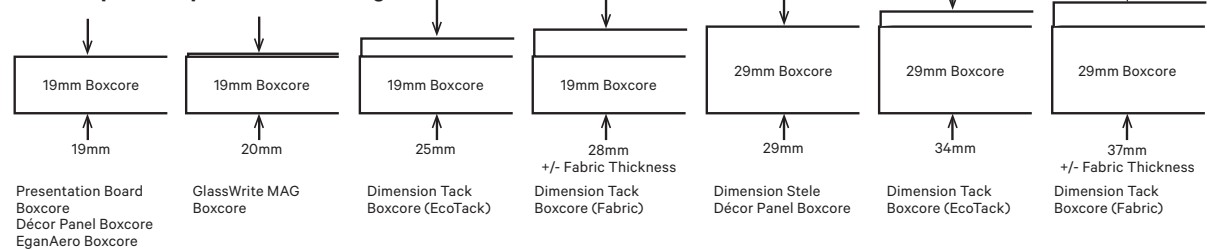

Boxcore product profile thickness guide

Parcel Service items (📦) ship 'Freight Included'. Instant Ship products are identified by combining codes indicated in **RED**.