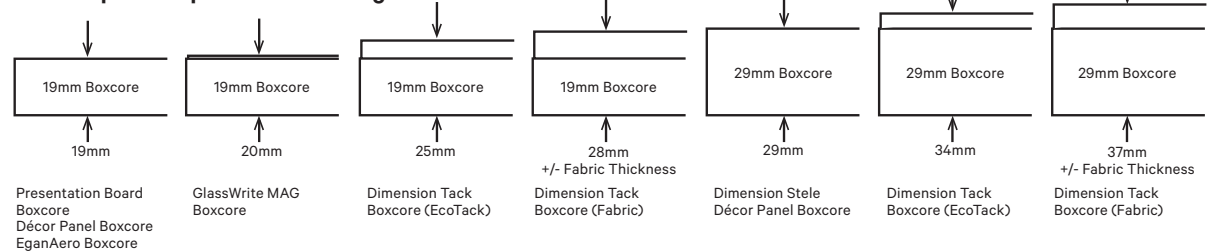

Boxcore product profile thickness guide

Parcel Service items (📦) ship 'Freight Included'. Instant Ship products are identified by combining codes indicated in RED.