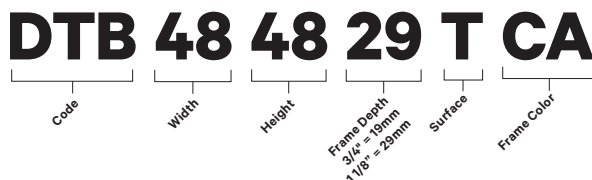

Boxcore™ Tackboard

Dimension Tack Boxcore™ features a 3/8" (9mm) deep tackable panel mounted proud on the board, for high holding power. It is designed to complement other Boxcore technology-based Egan presentation boards.

Dimension Tack Boxcore is constructed using Egan Boxcore technology which brings crisp edge definition, permits portrait or landscape orientation in the field, and provides more robust edges for excellent board quality and durability. The Boxcore frame sits flush against the wall and features a low profile when viewed from the front, thanks to its ultra-thin bezel. Frame can be specified 3/4" (19mm) or 1 1/8" (29mm) deep in standard Clear Anodized (CA). Available in EganFabric, EcoTack™, Maharam, or Customer's Own Material.

Dimension Tack Boxcore (DTB)

Code	Dimensions	Price (3/4")	Price (1 1/8")	Tackable Fabric Grades		
				A	B	C
DTB2436	24" w x 36" h	$550	$590	$78	$115	$164
DTB4836	48" w x 36" h	$790	$890	$88	$126	$176
DTB4848	48" w x 48" h	$910	$1 010	$93	$131	$186
DTB6048	60" w x 48" h	$980	$1 140	$98	$137	$192
DTB7248	72" w x 48" h	$1 060	$1 220	$105	$143	$197
DTB9648	96" w x 48" h	$1 480	$1 630	$110	$148	$202

Surface

Code	Description
F	Fabric¹
T	EcoTack
COM	Customer's Own Material

¹ Please specify EganFabric or Maharam (for upcharge)

Frame Color

Code	Description	Price
CA	Clear Anodized	$0

How To Order:

Custom Sizes:

Select next larger size and add $110 list per board

Custom Color - Frame:

Set up, per color $145
Additional cost each item $60

What's in the box:

- Mounting cleats included for flush wall mount installation. Standard wall mount is Egan Dimension Cleat (ACWALDIM) for 11/8" d and Egan Standard Mount Bracket (ACWALMB) for 3/4" d boards

Product notes:

- Products featuring Egan Boxcore Technology are always rectilinear in shape
- A slight margin reveal of approximately 1/32" will appear at the edges of the frame
- Linked configuration not available