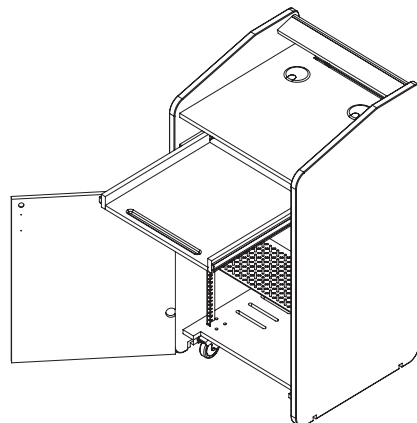

Egan SIO™

Egan SIO™ extends the modern lectern series with a highly practical, highly customizable unit. Giving the room a slightly modern look, available in all Egan standard Etex colors, Egan SIO has a distinct look with everything nested neatly between two gables. In base configuration, Egan SIO offers plenty of workspace on its flat, bordered surface, with room for a laptop on its standard pull-out shelf. Egan SIO features ample storage underneath and includes base leveling feet. Egan SIO ships CKD unless otherwise specified.

Egan SIO (SIO)

Code	Dimensions	Price	Custom Color²
SIO¹	24"w x 43 7/8"h x 24 3/4"d	$1930	$2 080

¹ Standard: Glides, laptop shelf, lockable storage, ships CKD
² Only one body color per unit

Lectern Options

Code	Description	Upcharge
AS	Assembled	$390
B	Light - 12" electric goose neck lamp complete with dimmer switch.	$215
T	Clock³	$175
CH	Cup Holder	$40
CT	Casters	$200
SS	Side Shelf (16"w x 20"d)	$200
AV	AV Rack	$300
FL	Illuminating Light	$310

³ Clock (T) is liquid crystal display with front control buttons. The clock is flush mounted. Battery included

Etex Finish

EganMetallic	Black	Charcoal	Grey	Platinum	Putty	Sand	Slate	Taupe
EM	BL	CL	GR	PT	PY	SN	SL	TA

How To Order:

SIO EM ASBTCHCTSSAVFL

Code

Body Finish

Options

Parcel Service items (📦) ship 'Freight Included'.
Instant Ship products are identified by combining codes indicated in **RED**.