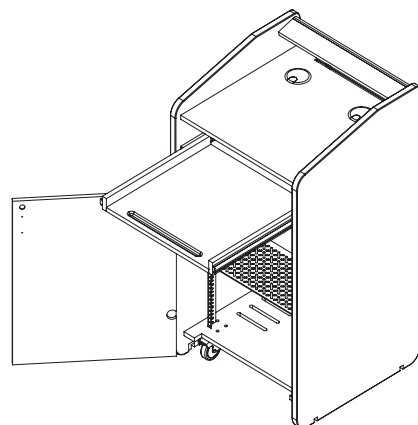

Egan SIO™

Egan SIO™ extends the modern lectern series with a highly practical, highly customizable unit. Giving the room a slightly modern look, available in all Egan standard Etex colors, Egan SIO has a distinct look with everything nested neatly between two gables. In base configuration, Egan SIO offers plenty of workspace on its flat, bordered surface, with room for a laptop on its standard pull-out shelf. Egan SIO features ample storage underneath and includes base leveling feet. Egan SIO ships CKD unless otherwise specified.

Egan SIO (SIO)

Code	Dimensions	Price	Custom Color²
SIO¹	24"w x 43 7/8"h x 24 3/4"d	$1760	$1905

¹ Standard: Glides, laptop shelf, lockable storage, ships CKD
² Only one body color per unit

Lectern Options

Code	Description	Upcharge
AS	Assembled	$360
B	Light - 12" electric goose neck lamp complete with dimmer switch.	$200
T	Clock³	$170
CH	Cup Holder	$40
CT	Casters	$200
SS	Side Shelf (16"w x 20"d)	$200
AV	AV Rack	$270
FL	Illuminating Light	$280

³ Clock (T) is liquid crystal display with front control buttons. The clock is flush mounted. Battery included

Etex Finish

EganMetallic	Black	Charcoal	Grey	Platinum	Putty	Sand	Slate	Taupe
EM	BL	CL	GR	PT	PY	SN	SL	TA

How To Order:

SIO EM ASBTCHCTSSAVFL

Code

Body Finish

Options

Parcel Service items (📦) ship 'Freight Included'.
Instant Ship products are identified by combining codes indicated in **RED**.