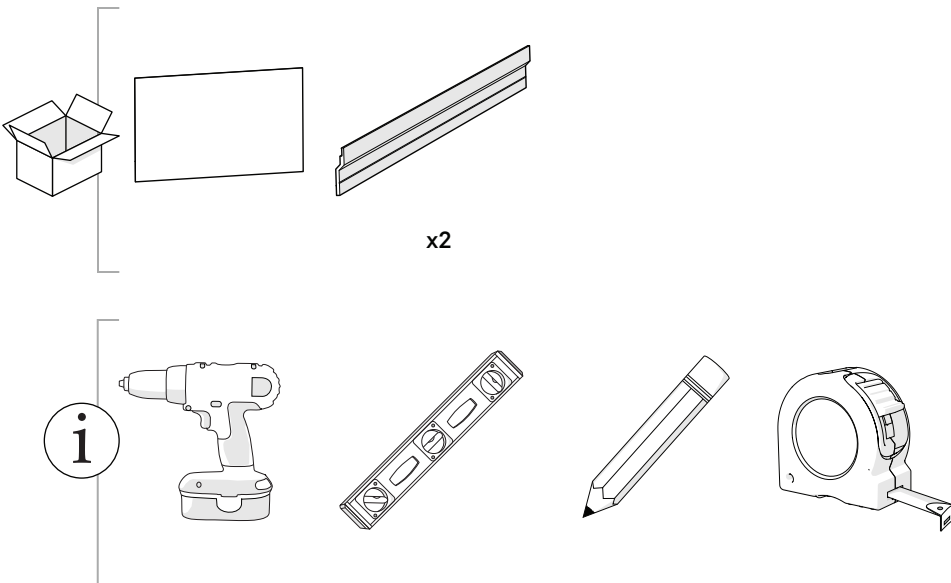

Assembly & Installation

EganAero Hover

EAH

Assembly & Installation

	W	H	(X)
	12"	8"	3 1/8"
	24"	18"	9 1/8"
	36"	24"	15 1/8"
	48"	36"	27 1/8"
	48"	48"	39 1/16"
	60"	36"	27 1/8"
	60"	48"	39 1/16"
	78"	48"	39 1/16"