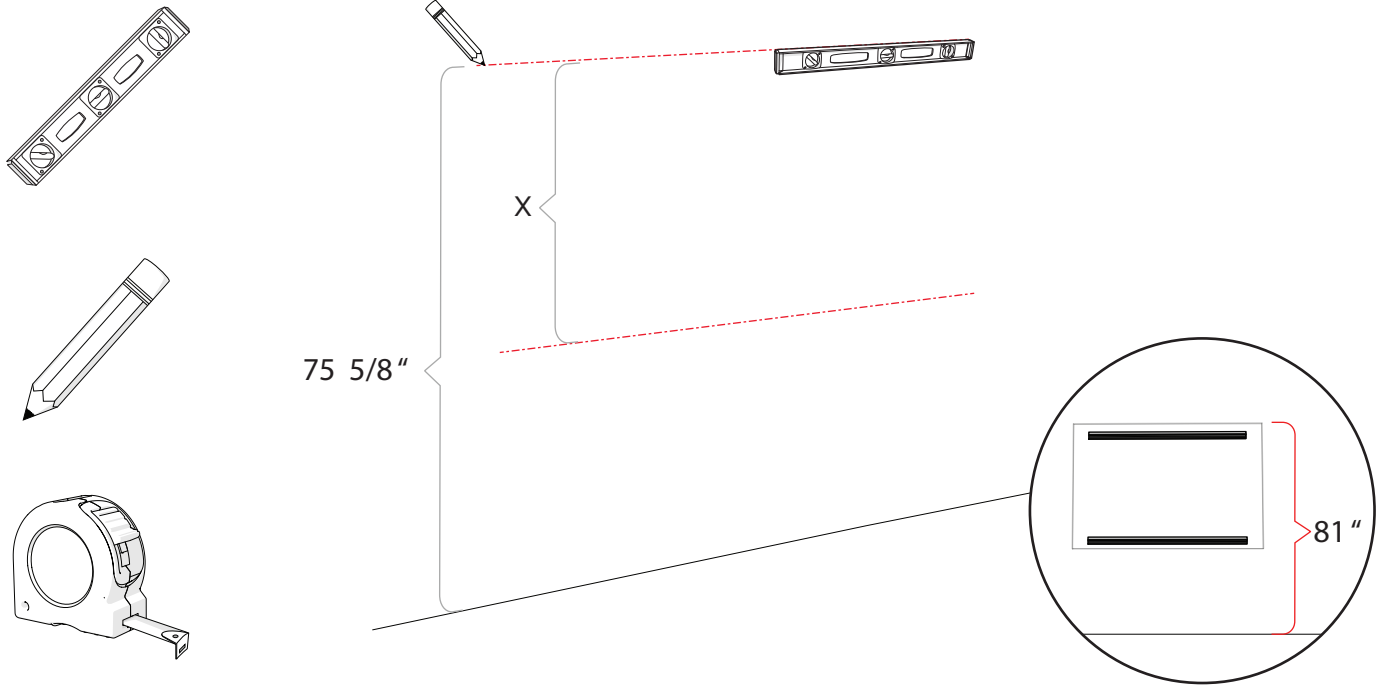

Assembly & Installation

EganAero Hover

EAH

Assembly & Installation

	W	H	(X)
	12"	8"	3 1/8"
	24"	18"	9 1/8"
	36"	24"	15 1/8"
	48"	36"	27 1/8"
	48"	48"	39 1/16"
	60"	36"	27 1/8"
	60"	48"	39 1/16"
	78"	48"	39 1/16"