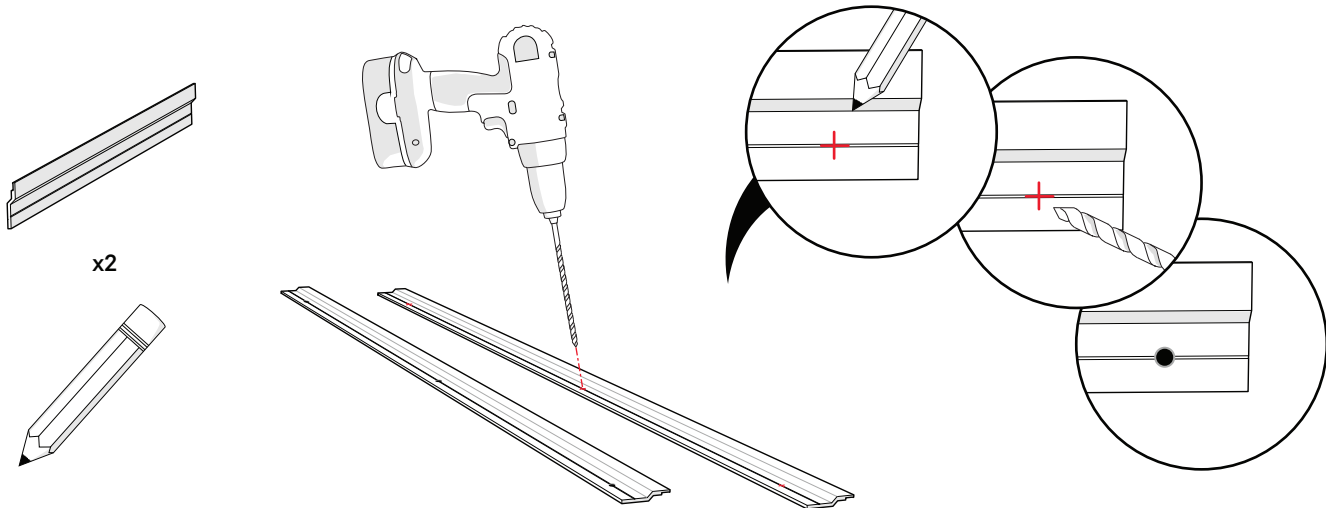

Assembly & Installation

EganAero Hover

EAH

Assembly & Installation

	W	H	(X)
	12"	8"	3 1/8"
	24"	18"	9 1/8"
	36"	24"	15 1/8"
	48"	36"	27 1/8"
	48"	48"	39 1/16"
	60"	36"	27 1/8"
	60"	48"	39 1/16"
	78"	48"	39 1/16"