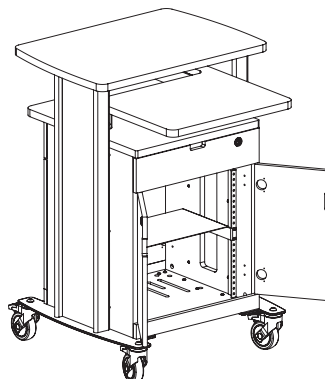

Parcel Service items (📦) ship 'Freight Included'. Instant Ship products are identified by combining codes indicated in **RED**.