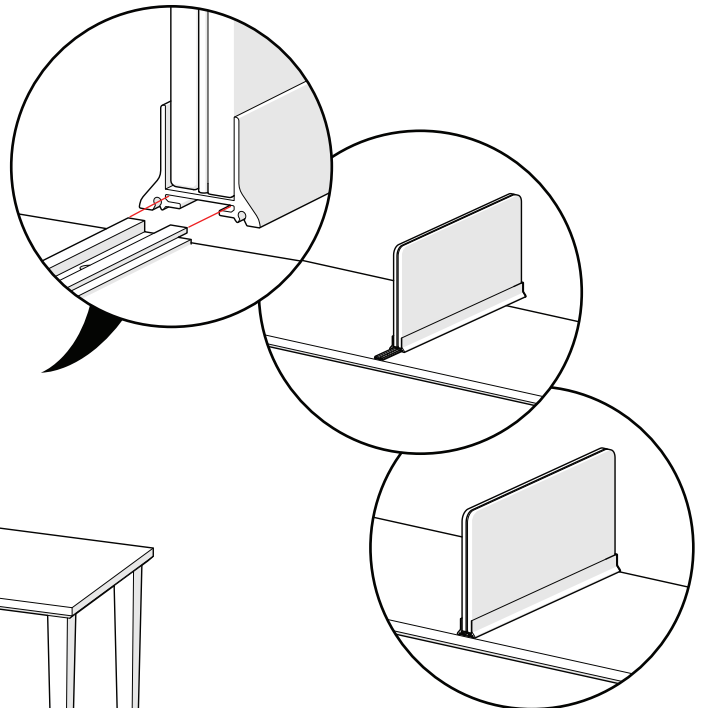

Assembly & Installation

Egan Fabric TableScreen

TSF - Surface Mount

Assembly & Installation

Assembly & Installation

1/4" x 1/2" x4

Assembly & Installation

x2

#8 - 32 x 3/8" x4

3/32