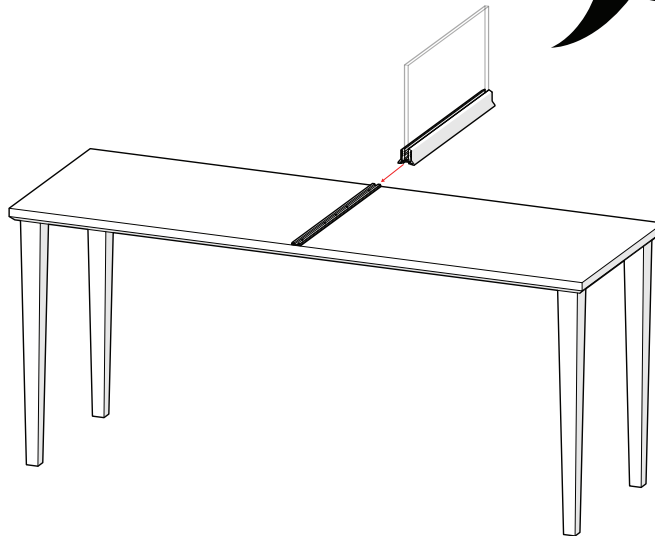

Assembly & Installation

Egan Fabric TableScreen

TSF - Surface Mount

Assembly & Installation

Assembly & Installation

1/4" x 1/2" x4

Assembly & Installation

x2

#8 - 32 x 3/8" x4

3/32