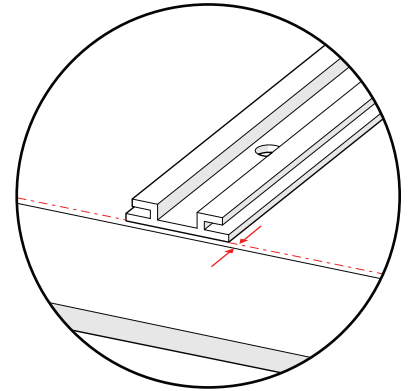

Assembly & Installation

Egan Fabric TableScreen

TSF - Surface Mount

Assembly & Installation

Assembly & Installation

1/4" x 1/2" x4

Assembly & Installation

x2

#8 - 32 x 3/8" x4

3/32