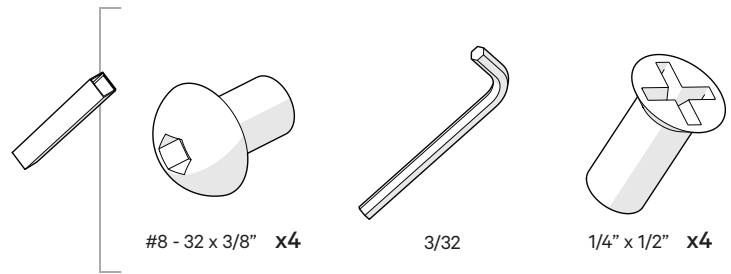

Assembly & Installation

Egan Fabric TableScreen

TSF - Surface Mount

Assembly & Installation

Assembly & Installation

1/4" x 1/2" x4

Assembly & Installation

x2

#8 - 32 x 3/8" x4

3/32