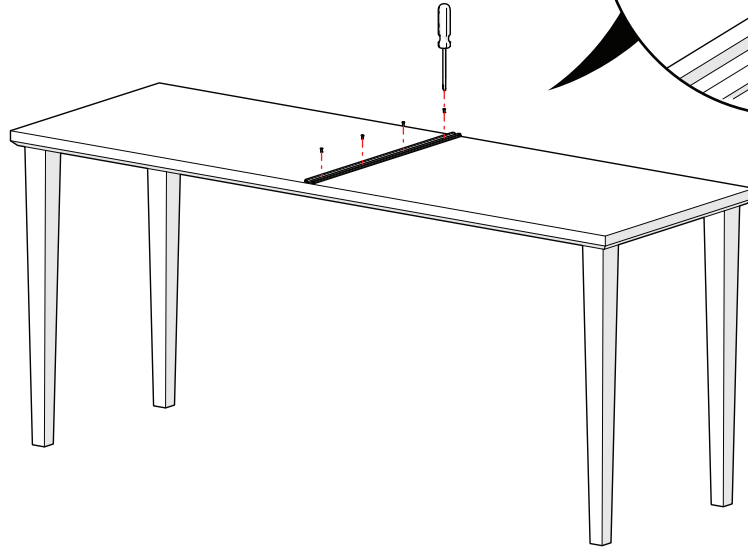

Assembly & Installation

Egan Fabric TableScreen

TSF - Surface Mount

Assembly & Installation

Assembly & Installation

1/4" x 1/2" x4

Assembly & Installation

x2

#8 - 32 x 3/8" x4

3/32