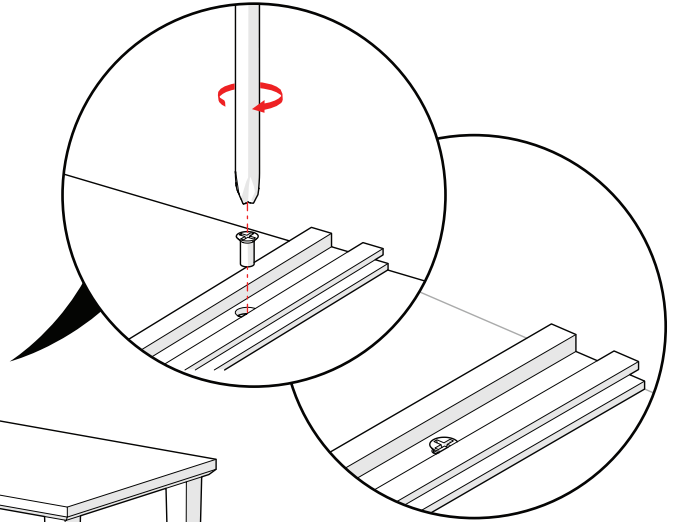

Assembly & Installation

Egan Fabric TableScreen

TSF - Surface Mount

Assembly & Installation

Assembly & Installation

1/4" x 1/2" x4

Assembly & Installation

x2

#8 - 32 x 3/8" x4

3/32