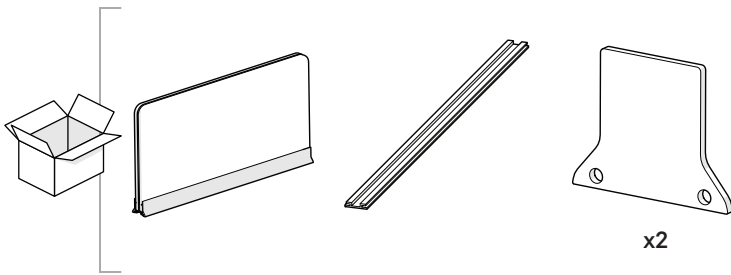

Assembly & Installation

Egan Fabric TableScreen

TSF - Surface Mount

Assembly & Installation

Assembly & Installation

1/4" x 1/2" x4

Assembly & Installation

x2

#8 - 32 x 3/8" x4

3/32