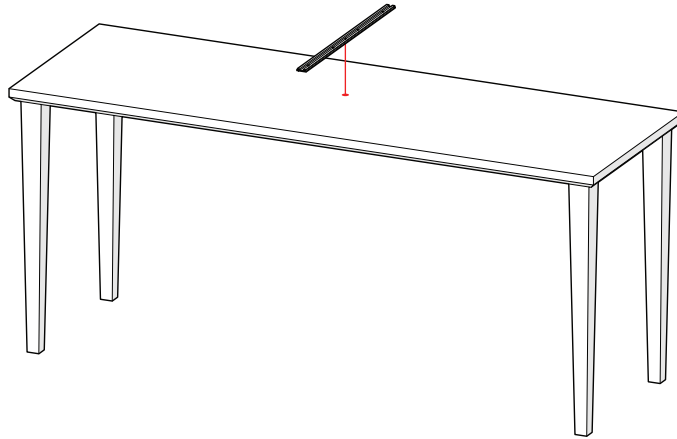

Assembly & Installation

Egan Fabric TableScreen

TSF - Surface Mount

Assembly & Installation

Assembly & Installation

1/4" x 1/2" x4

Assembly & Installation

x2

#8 - 32 x 3/8" x4

3/32