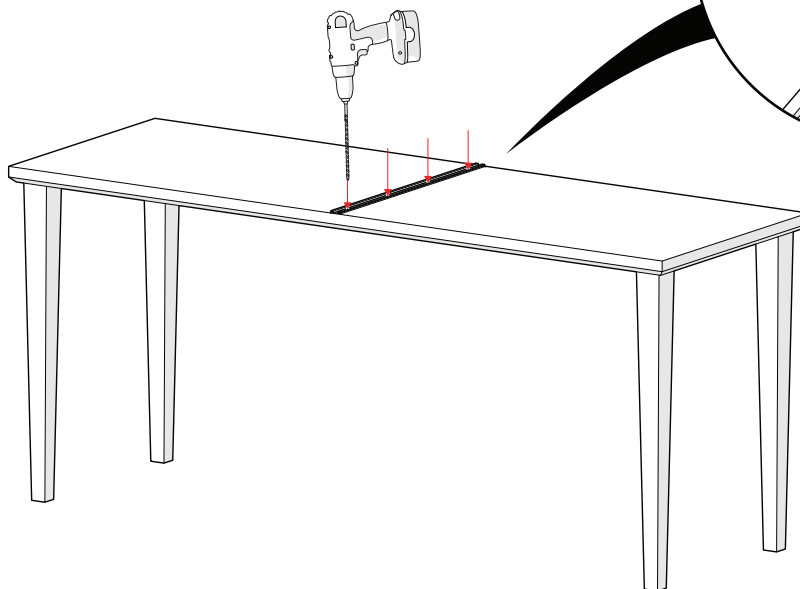

Assembly & Installation

Egan Fabric TableScreen

TSF - Surface Mount

Assembly & Installation

Assembly & Installation

1/4" x 1/2" x4

Assembly & Installation

x2

#8 - 32 x 3/8" x4

3/32