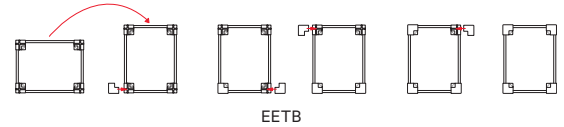

Markerboards & Tackboards

EganSystem 202 track-mounted markerboards and tackboards feature unique, adjustable corner mounts that slide on and off. This design permits boards to reconfigure easily - hang them in any orientation. Finished in EganMetallic to match the 202 Collection. Available with EVS™ or EganBoard Porcelain surfaces.

EganSystem 202 Markerboards - EVS or EganBoard Porcelain (EETB, EMTB)

* EVS and EganBoard Porcelain surfaces cannot be combined

Code	Dimensions	Price	EganINK ¹
EETB2648EE	26" w x 48" h - EVS surface both sides	\$510	\$130
EETB3648EE	36" w x 48" h - EVS surface both sides	\$680	\$180
EETB2654EE	26" w x 54" h - EVS surface both sides	\$540	\$150
EETB3654EE	36" w x 54" h - EVS surface both sides	\$695	\$205
EETB6048E	60" w x 48" h - EVS surface one side	\$980	\$300

Code	Dimensions	Price
EMTB3648EE	36" w x 48" h - EganBoard Porcelain surface on both sides	\$770
EMTB6048E	60" w x 48" h - EganBoard Porcelain surface one side	\$1 040

¹ Per side. Price per board. Minimum EganINK upcharge per order is \$150
 EVS and Porcelain surfaces have a noticeably different appearance. See the Egan Color and Finish Guide for details
 Specify finish: EganMetallic (EM), Putty (PY) or Charcoal (CL)
 Porcelain surface is not EganINK compatible

EVS and EganBoard Porcelain surfaces have a noticeably different appearance. See the Egan Color and Finish Guide for details
 Track mounting flipchart holds a 27" w x 34" h flipchart pad. One (1) flipchart pad included
 Specify finish: EganMetallic (EM), Putty (PY) or Charcoal (CL)