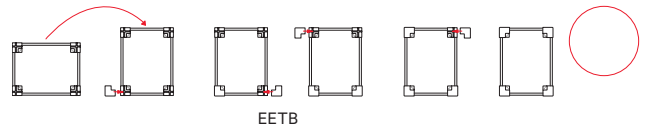

# Markerboards & Tackboards

EganSystem 202 track-mounted markerboards and tackboards feature unique, adjustable corner mounts that slide on and off. This design permits boards to reconfigure easily - hang them in any orientation. Finished in EganMetallic to match the 202 Collection. Available with EVS™ or EganBoard Porcelain surfaces.

## EganSystem 202 Markerboards - EVS or EganBoard Porcelain (EETB, EMTB)

Code	Dimensions	Price	EganINK <sup>1</sup>
EETB2648EE	26" w x 48" h - EVS surface both sides	\$490	\$130
<b>EETB3648EE</b>	36" w x 48" h - EVS surface both sides	<b>\$650</b>	\$180
EETB2654EE	26" w x 54" h - EVS surface both sides	\$510	\$150
EETB3654EE	36" w x 54" h - EVS surface both sides	\$680	\$205
<b>EETB6048E</b>	60" w x 48" h - EVS surface one side	<b>\$850</b>	\$300

Code	Dimensions	Price
EMTB3648EE	36" w x 48" h - EganBoard Porcelain surface on both sides	\$740
EMTB6048E	60" w x 48" h - EganBoard Porcelain surface one side	\$920

\* EVS and EganBoard Porcelain surfaces cannot be combined