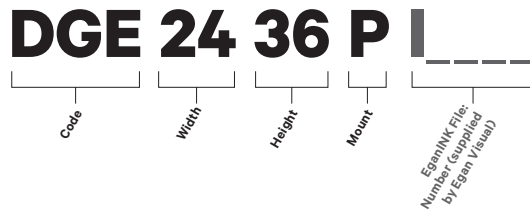

GlassWrite™ Envoy™

Egan GlassWrite™ Envoy™ combines a touch of elegance with all the functionality of a GlassWrite markerboard. With its custom, machined-aluminum stanchions, and its crystal clear low-iron Starphire® or OptiWhite® glass facing, GlassWrite Envoy brings a high design element to your artwork, graphics, care board, wayfinding, or any other art you envision. Change your artwork easily, and without the use of tools. Feel free to illustrate without affecting your art, because it's guaranteed to clean.

GlassWrite Envoy (DGE)

Code	Dimensions	Price	Optional Décor Insert	Captive Stanchions
DGE2436	24" w x 36" h (Standard Poster)	$540	$160	4
DGE2740	27" w x 40" h (Movie Poster)	$630	$200	4
DGE3648	36" w x 48" h	$1 310	$300	4
DGE4060	40" w x 60" h (Bus Stop Poster)	$1 510	$430	4

Mount Options

Code	Description
P	Captive Stanchion

How To Order:

What's in the box:

- Ships with captive stanchions, two (2) assorted color Dry-Erase markers and one (1) EganCloth

Product notes:

- Optional Décor Insert, printed one side

Parcel Service items (📦) ship 'Freight Included'.
Instant Ship products are identified by combining codes indicated in **RED**.