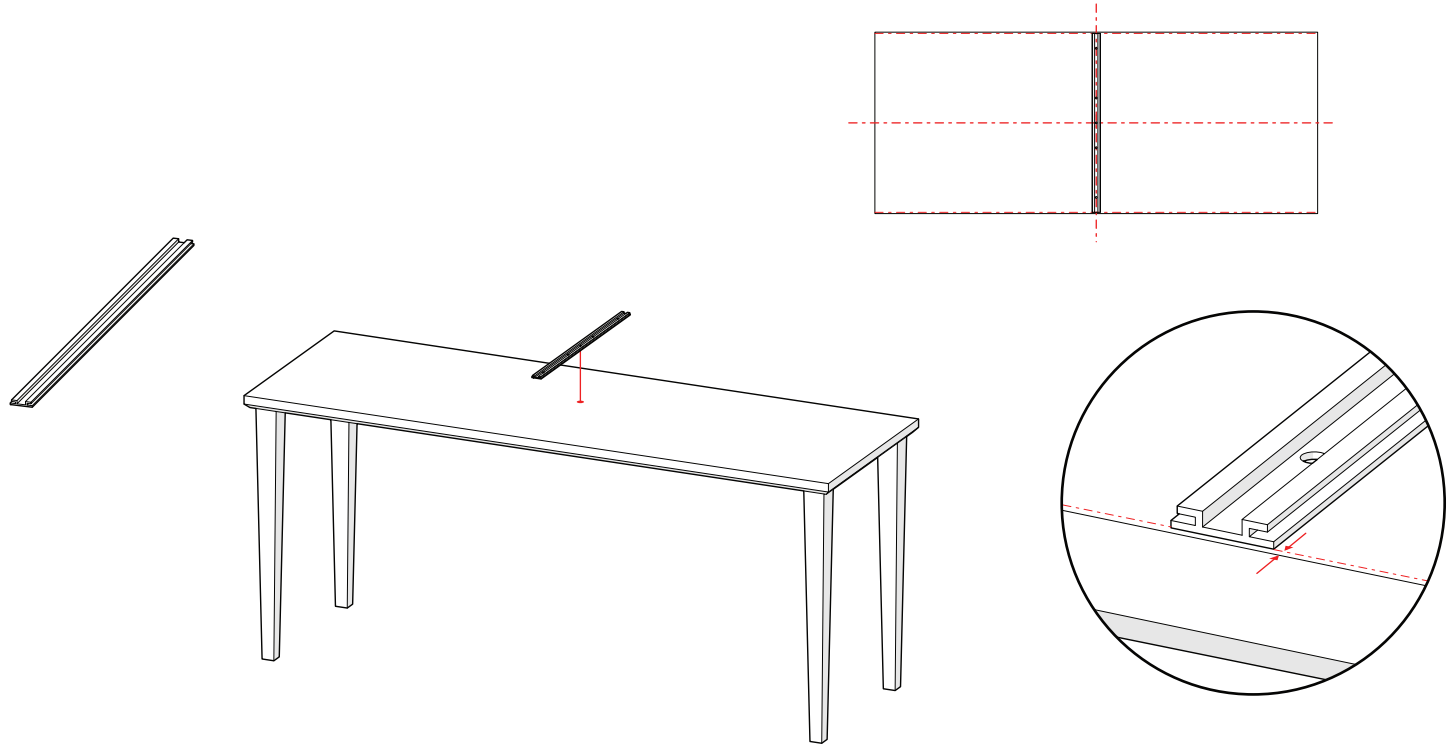

# GlassWrite TableScreen

TSG - Surface Mount

# Assembly & Installation

3 of 4

1/4" x 1/2" x4

# Assembly & Installation

x2

#8 - 32 x 3/8" x4

3/32