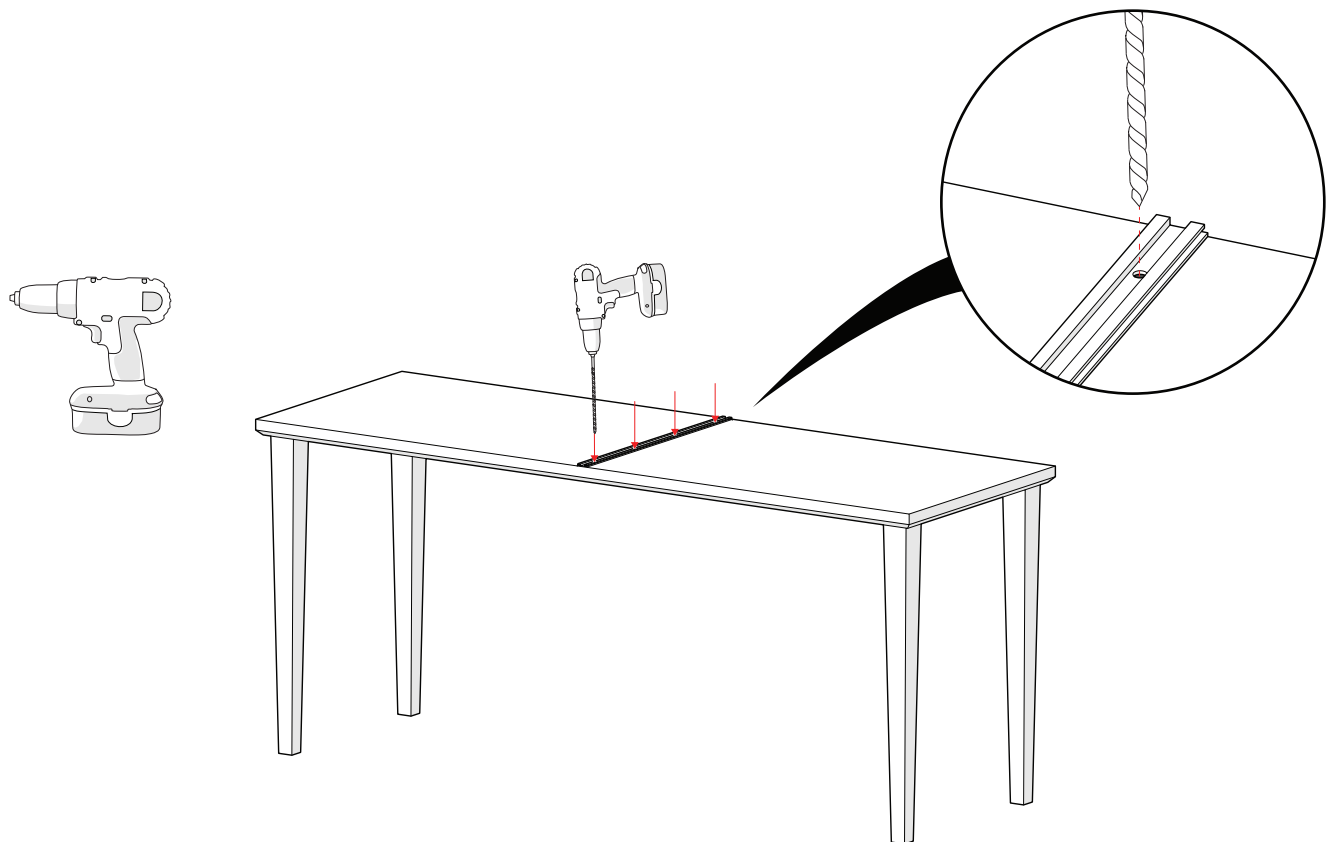

# GlassWrite TableScreen

TSG - Surface Mount

# Assembly & Installation

3 of 4

1/4" x 1/2" x4

# Assembly & Installation

x2

#8 - 32 x 3/8" x4

3/32