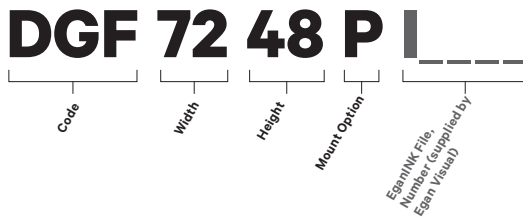

GlassWrite™

GlassWrite™ Markerboards are 1/4" (6mm) thick tempered glass frosted on the back side, or can be specified 'clear.' Go above and beyond with custom graphics available through our EganINK™ program (frosted glass only). GlassWrite Markerboards are frameless tempered glass dry-erase presentation boards with polished edges.

With frosted glass markerboards, wall color shows through for an unobtrusive yet highly effective visual communication surface. EganINK can be specified on frosted glass markerboards to really communicate your message or promote your brand. (see page 45) for GlassWrite Colors, (see page 46) for GlassWrite MAG.

GlassWrite (DGF, DGC)

Code (Frosted)	Code (Clear)	Dimensions	Price	EganINK¹	Captive Stanchions
DGF2418	DGC2418	24"w x 18"h x 1/4"d	$360	$50	4
DGF3624	DGC3624	36"w x 24"h x 1/4"d	$430	$90	4
DGF3630	DGC3630	36"w x 30"h x 1/4"d	$540	$115	4
DGF4836	DGC4836	48"w x 36"h x 1/4"d	$990	$180	4
DGF4848	DGC4848	48"w x 48"h x 1/4"d	$1 210	$240	4
DGF6048	DGC6048	60"w x 48"h x 1/4"d	$1 290	$300	6
DGF7248	DGC7248	72"w x 48"h x 1/4"d	$1 430	$360	6
DGF9648	DGC9648	96"w x 48"h x 1/4"d	$1 730	$480	6
DGF12048	DGC12048	120"w x 48"h x 1/4"d	$2 050	$600	8
DGF10860	DGC10860	108"w x 60"h x 1/4"d	$2 150	$675	10

¹ Frosted only. Price per board. Minimum EganINK upcharge per order is $150

Mount Options

Code	Description
P	Captive Stanchion

How To Order:

Custom Sizes:
Select next larger size and add $50 list

What's in the box:

- Ships with two (2) assorted color Dry-Erase Markers, one (1) EganCloth
- Standard mount included is Captive Stanchions

Product notes:

- Edge Stanchions available on special quotations
- Once installed, overall product depth is ~1 3/8"
- Guaranteed to clean
- Egan offers a variety of marker trays. Dimension Marker Tray (ACDT) recommended
- Reduced lead time may be available. Call customer service

Freight charges apply on orders under $2 000 list. See Freight Program (page 142). Parcel Service items (📦) ship 'Freight Included'. Instant Ship products are identified by combining codes indicated in **RED**.