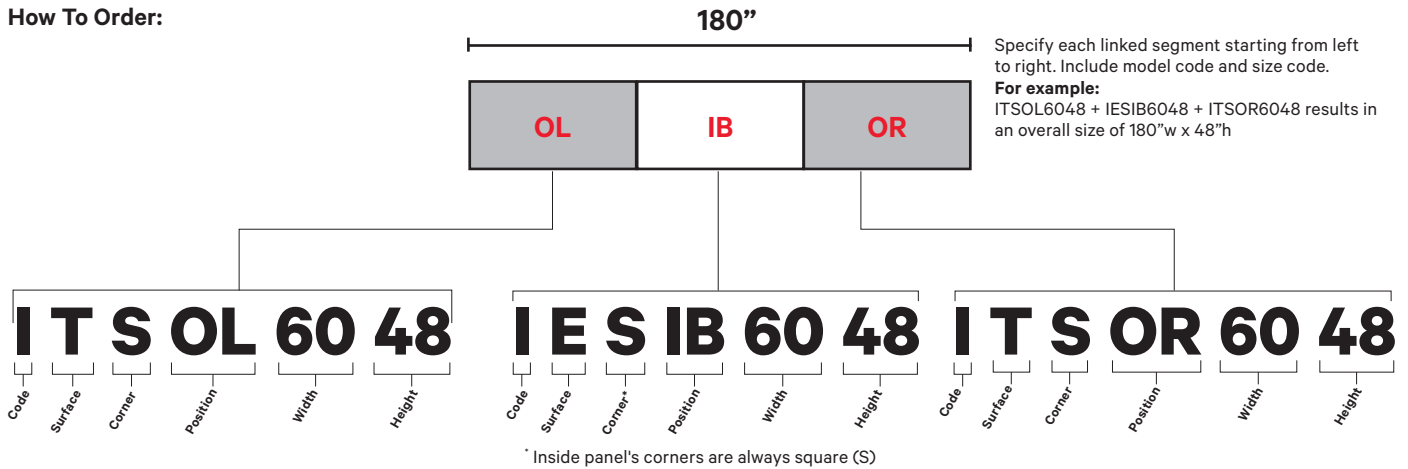

Linked Aluminum Frame Markerboard & Tackboard

Featuring high-performance EVS™ or EganBoard Porcelain and aluminum frames with either eased-curve or precision square mitered corners. Link any combination of Linked Markerboards and Tackboards to create a superior quality communication wall 24"–96" high. When specifying, it is important to notice that EVS and EganBoard Porcelain are designed with slightly different shades of white. When installed side-by-side, the difference in hue is noticeable. See the Egan Color and Finish Guide for details.

IE, IM, IT

Presentation Boards

Edge detail
Board Link Detail

*Custom size above 96" - 120" available as 48" only

Code	Surface Codes			Dimensions	EganINK ¹	Tackable Fabric Option		
	EVS (E)	Porcelain (M)	TackBoard (T)			A	B	C
I	\$490	\$540	\$510	24"w x 36"h	\$90	\$88	\$151	\$197
I	\$580	\$620	\$580	32"w x 48"h	\$160	\$93	\$157	\$203
I	\$610	\$690	\$630	36"w x 48"h	\$180	\$98	\$162	\$209
I	\$740	\$790	\$730	48"w x 48"h	\$240	\$104	\$168	\$215
I	\$870	\$940	\$830	60"w x 48"h	\$300	\$111	\$175	\$226
I	\$1010	\$1 070	\$940	72"w x 48"h	\$360	\$116	\$180	\$232
I	\$1 190	\$1 260	\$1 120	96"w x 48"h	\$480	\$122	\$186	\$237
I	\$1 490	N/A	N/A	120"w x 48"h	Inquire*			

Identify each position with OL (Outside Left), IB (Inside Board) or OR (Outside Right) as required

¹ EVS surface only. EganINK images over multiple boards may have design restrictions. Porcelain surface is not EganINK compatible. Price per board. Minimum EganINK upcharge per order is \$150

* Call Customer Service

Corner Options

Round ²	Square
B	S

² Outside Left and Outside Right boards only

How To Order:

Custom Sizes:

Select next larger size and add \$60 list

Custom Color: