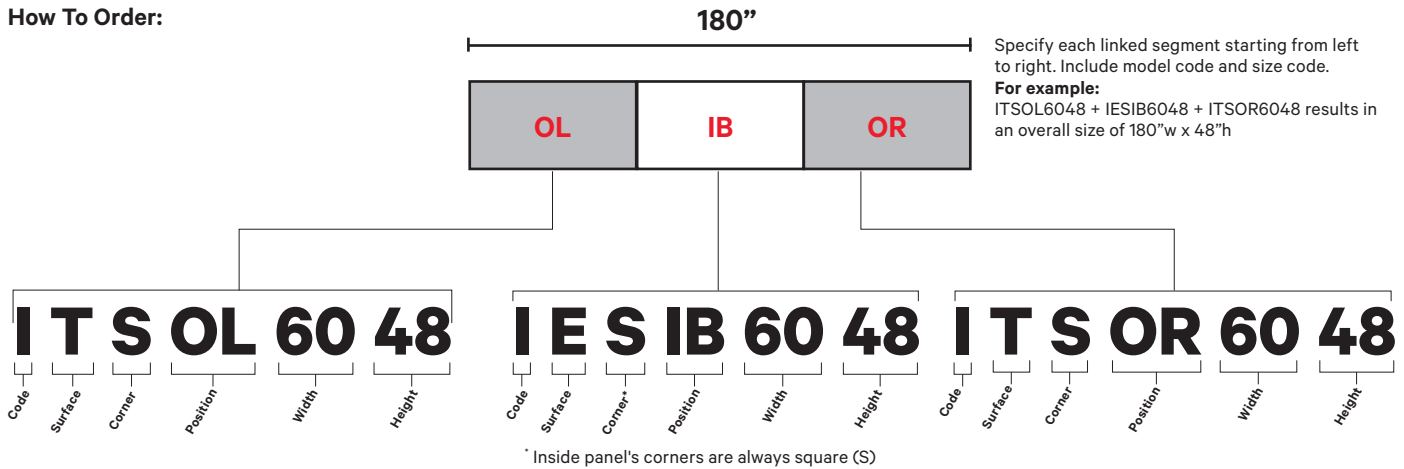

Presentation Boards

*Custom size above 96" - 120" available as 48" only

Code	Surface Codes			Dimensions	EganINK¹	Tackable Fabric Option		
	EVS (E)	Porcelain (M)	TackBoard (T)			A	B	C
I	$440	$490	$450	24"w x 36"h	$90	$81	$122	$174
I	$540	$580	$510	32"w x 48"h	$160	$88	$128	$180
I	$590	$620	$570	36"w x 48"h	$180	$93	$133	$186
I	$690	$730	$660	48"w x 48"h	$240	$98	$140	$196
I	$790	$850	$760	60"w x 48"h	$300	$105	$151	$202
I	$920	$970	$850	72"w x 48"h	$360	$111	$157	$208
I	$1 080	$1 160	$1 020	96"w x 48"h	$480	$116	$162	$215
I	$1 380	N/A	N/A	120"w x 48"h	Inquire*			

Identify each position with OL (Outside Left), IB (Inside Board) or OR (Outside Right) as required

¹ EVS surface only. EganINK images over multiple boards may have design restrictions. Porcelain surface is not EganINK compatible. Price per board. Minimum EganINK upcharge per order is $150

* Call Customer Service

Corner Options

Round²	Square
B	S

² Outside Left and Outside Right boards only

How To Order:

Custom Sizes:

Select next larger size and add $50 list

Custom Color:

Set up, per color $145
Additional cost each item $60

What's in the box:

- Ships with wall mount bracket, link connector(s), one (1) EganCloth, one (1) markertray per configuration four (4) assorted color Dry-Erase Markers

Product notes:

- Both EVS and Porcelain Linked markerboards accept magnetic accessories
- Egan tackable cork is available as a grade "A" fabric upcharge

Parcel Service items (📦) ship 'Freight Included'.
Instant Ship products are identified by combining codes indicated in **RED**.