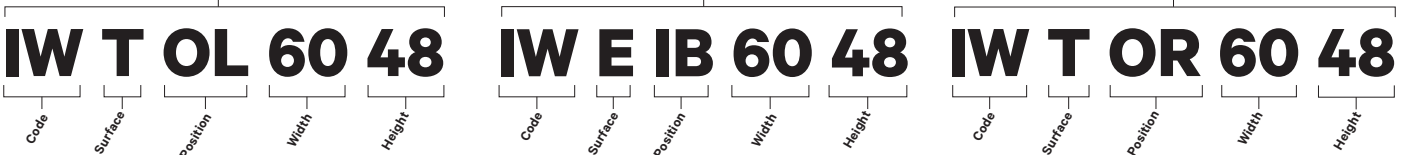

# Linked Hardwood Frame Markerboard & Tackboard

Featuring high-performance EVS™ or EganBoard Porcelain with hardwood frames: one inch wood frame with a 1/2" bullnose detail. Link any combination of Linked Markerboards and Tackboards to create a superior quality communication wall 24"-96" high. When specifying, it is important to notice that EVS and EganBoard Porcelain are designed with slightly different shades of white. When installed side-by-side, the difference in hue is noticeable. See the Egan Color and Finish Guide for details.

Identify each position with OL (Outside Left), IB (Inside Board) or OR (Outside Right) as required  
<sup>1</sup> EVS surface only. Price per board. Minimum EganINK upcharge per order is \$150

Select A Hardwood Finish

Light Oak	Medium Oak	Dark Oak	Black Oak
LO	MO	DO	BO
Cherry	Mahogany	Natural Maple	Walnut
CH	MA	MP	WA

How To Order:

Custom Sizes:

Select next larger size and add \$60 list

180"

Specify each linked segment starting from left to right. Include model code and size code.

For example:

IWTOL6048 + IWEIB6048 + IWTOR6048 results in an overall size of 180" w x 48" h.

Applies to OL, IB and OR:

What's in the box:

- Ships with wall mount bracket, link connector(s), one marker tray per configuration, two (2) assorted color Dry-Erase Markers, and (1) EganCloth