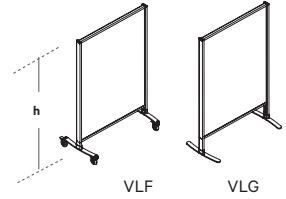

Egan Lite Mobile

Egan Lite Mobiles are offered with EVS™, cork, and a variety of tackable fabric options to provide unique design possibilities. Incredibly lightweight and easy to move, base options include locking casters or a low profile bases to suit your application.

Egan Lite Mobile Caster Base (VLF)

Code	Dimensions	Price	CC Frame & Base	Tackable Fabric Grades						EganINK ²
				1 Side			2 Sides			
				A	B	C	A	B	C	
VLF3054	30"w x 54"h x 19"d	\$1 310	\$1 500	\$98	\$162	\$219	\$148	\$258	\$335	\$150
VLF3654	36"w x 54"h x 19"d	\$1 380	\$1 570	\$105	\$175	\$237	\$154	\$287	\$368	\$165
VLF4254	42"w x 54"h x 19"d	\$1 430	\$1 620	\$110	\$186	\$258	\$162	\$295	\$400	\$195
VLF3060	30"w x 60"h x 19"d	\$1 330	\$1 520	\$98	\$162	\$219	\$148	\$258	\$335	\$165
VLF3660	36"w x 60"h x 19"d	\$1 390	\$1 580	\$105	\$175	\$237	\$154	\$278	\$368	\$195
VLF4260	42"w x 60"h x 19"d	\$1 470	\$1 660	\$110	\$186	\$258	\$162	\$295	\$400	\$225
VLF3066¹	30"w x 66"h x 19"d	\$1 380	\$1 570	\$98	\$162	\$219	\$148	\$258	\$335	\$180
VLF3666	36"w x 66"h x 19"d	\$1 430	\$1 620	\$105	\$175	\$237	\$154	\$278	\$368	\$210
VLF4266	42"w x 66"h x 19"d	\$1 510	\$1 700	\$110	\$186	\$258	\$162	\$294	\$400	\$255