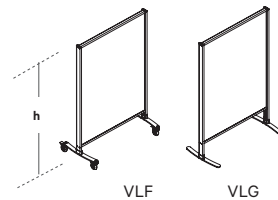

Egan Lite Mobile

Egan Lite Mobiles are offered with EVS™, cork, and a variety of tackable fabric options to provide unique design possibilities. Incredibly lightweight and easy to move, base options include locking casters or a low profile bases to suit your application.

Egan Lite Mobile Caster Base (VLF)

Code	Dimensions	Price	CC Frame & Base	Tackable Fabric Grades						EganINK ²
				1 Side			2 Sides			
				A	B	C	A	B	C	
VLF3054	30" w x 54" h x 19" d	\$1 170	\$1 315	\$88	\$135	\$197	\$128	\$232	\$335	\$150
VLF3654	36" w x 54" h x 19" d	\$1 240	\$1 385	\$93	\$148	\$215	\$135	\$252	\$368	\$165
VLF4254	42" w x 54" h x 19" d	\$1 310	\$1 455	\$98	\$160	\$232	\$142	\$268	\$400	\$195
VLF3060	30" w x 60" h x 19" d	\$1 210	\$1 355	\$88	\$135	\$197	\$128	\$232	\$335	\$165
VLF3660	36" w x 60" h x 19" d	\$1 260	\$1 405	\$93	\$148	\$215	\$135	\$252	\$368	\$195
VLF4260	42" w x 60" h x 19" d	\$1 330	\$1 475	\$98	\$160	\$232	\$142	\$268	\$400	\$225
VLF3066¹	30" w x 66" h x 19" d	\$1 220	\$1 365	\$88	\$135	\$197	\$128	\$232	\$335	\$180
VLF3666	36" w x 66" h x 19" d	\$1 290	\$1 435	\$93	\$148	\$215	\$135	\$252	\$368	\$210
VLF4266	42" w x 66" h x 19" d	\$1 360	\$1 505	\$98	\$160	\$232	\$142	\$268	\$400	\$255