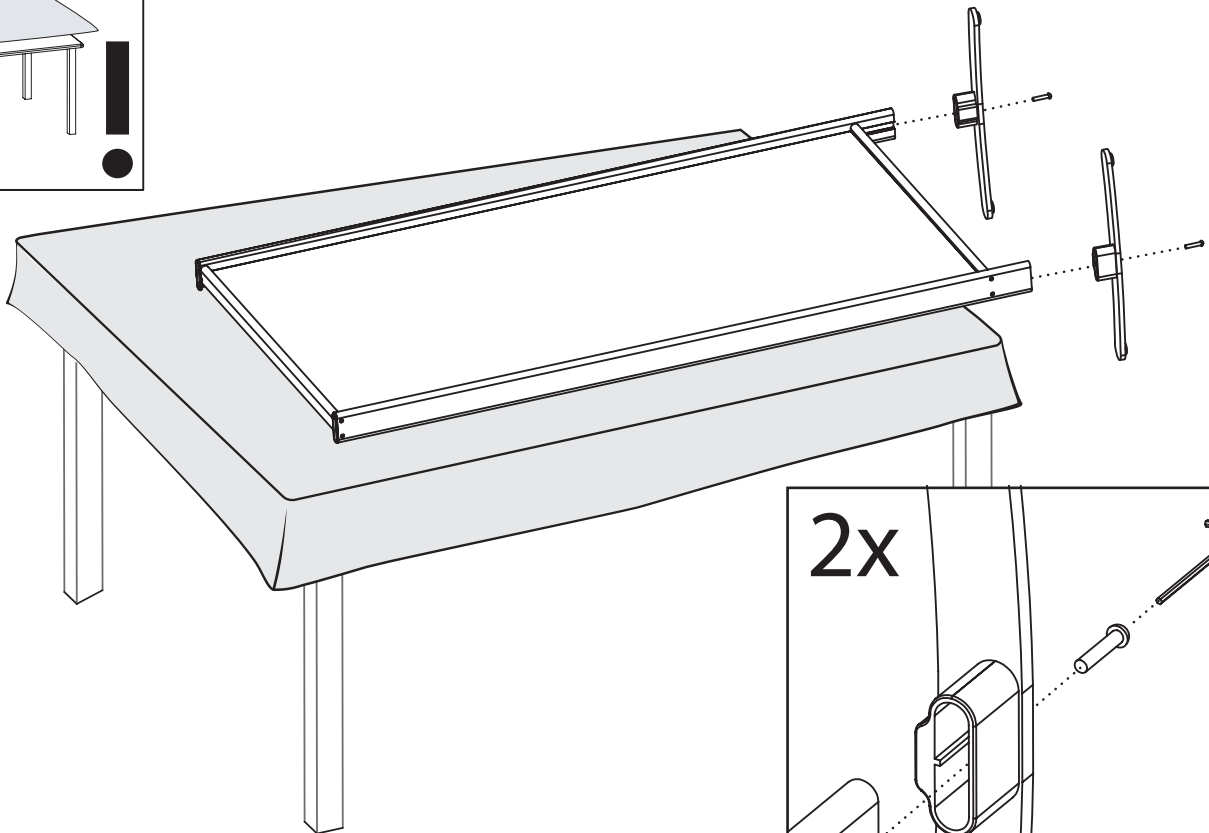

Egan Lite Mobile

19" Wide Glide Base Installation Instructions

VLG

☐ 1x

☐ 2x

1/4" - 20 x 1 1/4"

☐ 2x

3/16"

☐ 1x

☐ 2x

☐ 1x

Production/Quality Control Sign-Off

Name: _____

Signature: _____

Name: _____

Signature: _____

<http://goo.gl/kPd9x>