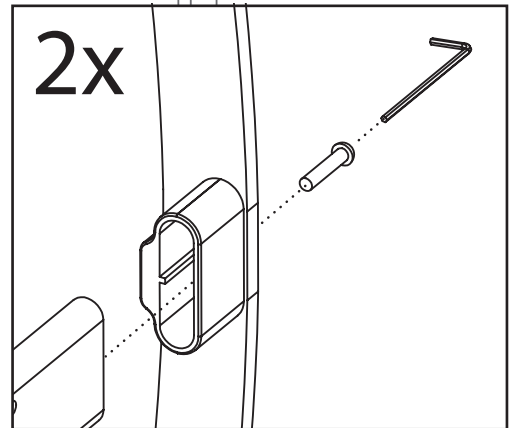

Egan Lite Mobile

19" Wide Glide Base Installation Instructions

VLG

☐ 1x

☐ 2x

1/4" - 20 x 1 1/4"

☐ 2x

3/16"

☐ 1x

☐ 2x

☐ 1x

Production/Quality Control Sign-Off

Name: _____

Signature: _____

Name: _____

Signature: _____

<http://goo.gl/kPd9x>