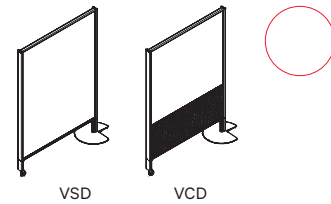

Egan Lite Screen Door

Egan Lite Screen Door features a unique weighted trip-free base with exceptional stability and rotation through 360°. A 90° notch in the base provides compatibility with any wall or partition system. The no-lock front caster rolls smoothly and ensures the door will fold back to permit free traffic flow. Non-magnetic EVS™ dry-erase surface is offered full height or split height. EVS is guaranteed-to-clean. For best, dust-free results, use quality dry-erase markers, and clean with an EganCloth™.

² Per side

How To Order:

What's in the box:

- Ships with two (2) assorted color Dry-Erase Markers and one (1) EganCloth

Product notes:

- Marker tray not included. See Accessories and Supplies section at the end of this Guide
- Egan Lite Screen Doors are oriented with the large weighted trip-free base on the right hand side when viewing the front and on the left when viewing the back
- Specify items with EVS surface both sides (EE), tackable EganFabric surface both sides (FF), or EVS and EganFabric surface combinations (EF) please denote the front side first. (EF) will indicate EVS on the front with the weighted base to the right and Fabric on the back with the weighted base to the left. Cork is available as a grade "A" option upcharge
- Custom Color (CC) available for frames and perforated lower metal panels only
- Perforated Metal Lower Panel is punched steel with with 3/16" hole x 5/16" stagger
- Egan Lite Screen Door bases are cast iron providing essential weight and strength. The cast iron has a texture and inconsistencies in texture may occur