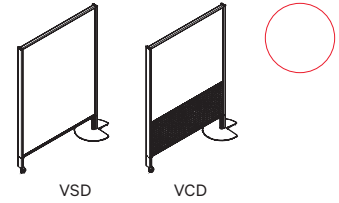

Egan Lite Screen Door

Egan Lite Screen Door features a unique weighted trip-free base with exceptional stability and rotation through 360°. A 90° notch in the base provides compatibility with any wall or partition system. The no-lock front caster rolls smoothly and ensures the door will fold back to permit free traffic flow. Non-magnetic EVS™ dry-erase surface is offered full height or split height. EVS is guaranteed-to-clean. For best, dust-free results, use quality dry-erase markers, and clean with an EganCloth™.

² Per side

How To Order:

What's in the box:

- Ships with two (2) assorted color Dry-Erase Markers and one (1) EganCloth

Product notes:

- Marker tray not included. See Accessories and Supplies section at the end of this Guide
- Egan Lite Screen Doors are oriented with the large weighted trip-free base on the right hand side when viewing the front and on the left when viewing the back
- Specify items with EVS surface both sides (EE), tackable EganFabric surface both sides (FF), or EVS and EganFabric surface combinations (EF) please denote the front side first. (EF) will indicate EVS on the front with the weighted base to the right and Fabric on the back with the weighted base to the left. Cork is available as a grade "A" option upcharge
- Custom Color (CC) available for frames and perforated lower metal panels only
- Perforated Metal Lower Panel is punched steel with with 3/16" hole x 5/16" stagger
- Egan Lite Screen Door bases are cast iron providing essential weight and strength. The cast iron has a texture and inconsistencies in texture may occur