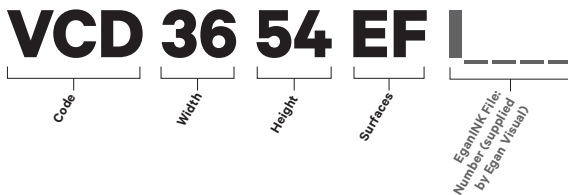

¹ Per side

Egan Lite Screen Door, Split Panel (VCD)

Code	Dimensions	Price	CC	Tackable Fabric Grades						EganINK ²
				1 Side			2 Sides			
				A	B	C	A	B	C	
VCD3654	36" w x 54" h x 15" d	\$1 540	\$1 685	\$93	\$148	\$216	\$135	\$244	\$357	\$105
VCD3660	36" w x 60" h x 15" d	\$1 560	\$1 705	\$93	\$148	\$216	\$135	\$244	\$357	\$130
VCD4254	42" w x 54" h x 15" d	\$1 580	\$1 725	\$98	\$160	\$233	\$142	\$262	\$388	\$120
VCD4260	42" w x 60" h x 15" d	\$1 590	\$1 735	\$98	\$160	\$233	\$142	\$262	\$388	\$150
VCD4854	48" w x 54" h x 15" d	\$1 610	\$1 755	\$111	\$179	\$258	\$154	\$285	\$429	\$140
VCD4860	48" w x 60" h x 15" d	\$1 630	\$1 775	\$111	\$179	\$258	\$154	\$285	\$429	\$170

² Per side

How To Order:

What's in the box:

- Ships with two (2) assorted color Dry-Erase Markers and one (1) EganCloth

Product notes:

- Marker tray not included. See Accessories and Supplies section at the end of this Guide
- Egan Lite Screen Doors are oriented with the large weighted trip-free base on the right hand side when viewing the front and on the left when viewing the back
- Specify items with EVS surface both sides (EE), tackable EganFabric surface both sides (FF), or EVS and EganFabric surface combinations (EF) please denote the front side first. (EF) will indicate EVS on the front with the weighted base to the right and Fabric on the back with the weighted base to the left. Cork is available as a grade "A" option upcharge
- Custom Color (CC) available for frames and perforated lower metal panels only
- Perforated Metal Lower Panel is punched steel with with 3/16" hole x 5/16" stagger
- Egan Lite Screen Door bases are cast iron providing essential weight and strength. The cast iron has a texture and inconsistencies in texture may occur