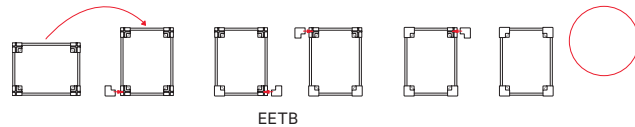

# Markerboards & Tackboards

EganSystem 202 track-mounted markerboards and tackboards feature unique, adjustable corner mounts that slide on and off. This design permits boards to reconfigure easily - hang them in any orientation. Finished in EganMetallic to match the 202 Collection. Available with EVS™ or EganBoard Porcelain surfaces.

## EganSystem 202 Markerboards - EVS or EganBoard Porcelain (EETB, EMTB)

Code	Dimensions	Price	EganINK <sup>1</sup>
EETB2648EE	26" w x 48" h - EVS surface both sides	\$530	\$130
<b>EETB3648EE</b>	36" w x 48" h - EVS surface both sides	<b>\$690</b>	\$180
EETB2654EE	26" w x 54" h - EVS surface both sides	\$560	\$150
EETB3654EE	36" w x 54" h - EVS surface both sides	\$720	\$205
<b>EETB6048E</b>	60" w x 48" h - EVS surface one side	<b>\$1 010</b>	\$300

Code	Dimensions	Price
EMTB3648EE	36" w x 48" h - EganBoard Porcelain surface on both sides	\$790
EMTB6048E	60" w x 48" h - EganBoard Porcelain surface one side	\$1 070

\* EVS and EganBoard Porcelain surfaces cannot be combined