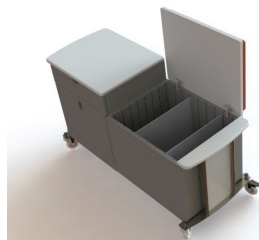

Under seat storage with movable partitions.