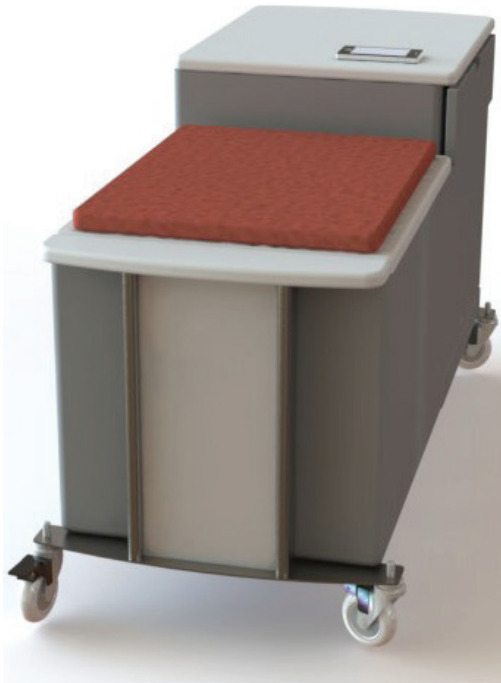

## Personal, portable, seating & storage center

The versatility of the shipping container for the personal workspace in the open office. Movable file storage, dry-erase, magnet-friendly surfaces, storage spaces, tech charging, and portable, impromptu seating, all in one highly personalized unit. Store your stuff. Binders, files, laptops, coats. Note to self on the dry-erase inside lid. Lock it up. Lock it to your desk. Sit on it. Wheel it away. Personalize it. Work on it. Relocate it. MyTEU is the professional's oasis in the bustling open office. For a new collaboration concept, take a seat and let the ideas flow.

- Size: 19" w x 24" h x 42" d
- Interior Volume:
  - Drawer: 8 liters
  - Cupboard: 50 liters
  - Chest: 60 liters
- Colors: Clear anodized aluminum frame
- Body: 9 standard Etex colors, or Custom Color
- EVS side panel and inside lid
- Easy-swivel profiled wheels
- Reconfigurable storage partitions
- Large base accommodates technology, files, and binders