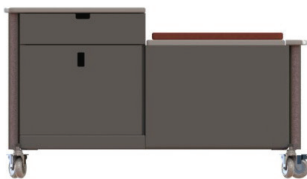

## Personal, portable, seating & storage center

The versatility of the shipping container for the personal workspace in the open office. Movable file storage, dry-erase, magnet-friendly surfaces, storage spaces, tech charging, and portable, impromptu seating, all in one highly personalized unit. Store your stuff. Binders, files, laptops, coats. Note to self on the dry-erase inside lid. Lock it up. Lock it to your desk. Sit on it. Wheel it away. Personalize it. Work on it. Relocate it. MyTEU is the professional's oasis in the bustling open office. For a new collaboration concept, take a seat and let the ideas flow.

- Size: 19" w x 24" h x 42" d
- Interior Volume:
  - Drawer: 8 liters
  - Cupboard: 50 liters
  - Chest: 60 liters
- Colors: Clear anodized aluminum frame
- Body: 9 standard Etex colors, or Custom Color
- EVS side panel and inside lid
- Easy-swivel profiled wheels
- Reconfigurable storage partitions
- Large base accommodates technology, files, and binders