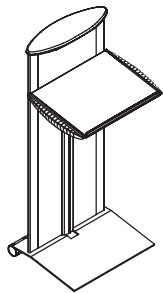

OVO

Egan's commitment to design is showcased in this exciting aluminum lectern. Soft rubber grips keep the presenter firmly connected to their presentation. The document platform is an angled surface with a lip at the front and is suitable for reference notes, includes soft rubber grips, and is height-adjustable 37" h-40" h. Adjusts to horizontal for laptop use. The perforated steel front panel available in any of our Smooth Etex finishes. The front panel is available in wood veneer.

OVLW

OVO (OVLW)

Code	Dimensions	Smooth Etex	Custom Color	Veneer Front	Custom Stain
OVLW	22 1/2" w x 49" h x 21" d	\$3 160	\$3 350	\$3 480	\$3 670

- Document Shelf: Angled 19" w x 15" d with lip to keep notes in place
- Below Shelf Storage: 13" w x 4" d (reduces to 1" d at front)
- Height-adjustable document platform adjusts from 37" h to 40" h
- Document Platform, Crown and Casters finished black only

Lectern Options

Code	Price	Description
B	\$215	Light - 6" electric goose neck lamp complete with dimmer switch.
T	\$175	Clock - Liquid Crystal Display clock with front control buttons. The clock is flush-mounted in the top right corner of the crown support. Battery included.
PS	\$105	Power Strip - The PowerStrip has 6 outlets with a 4' cord. Mounts in the back of the document platform storage area.