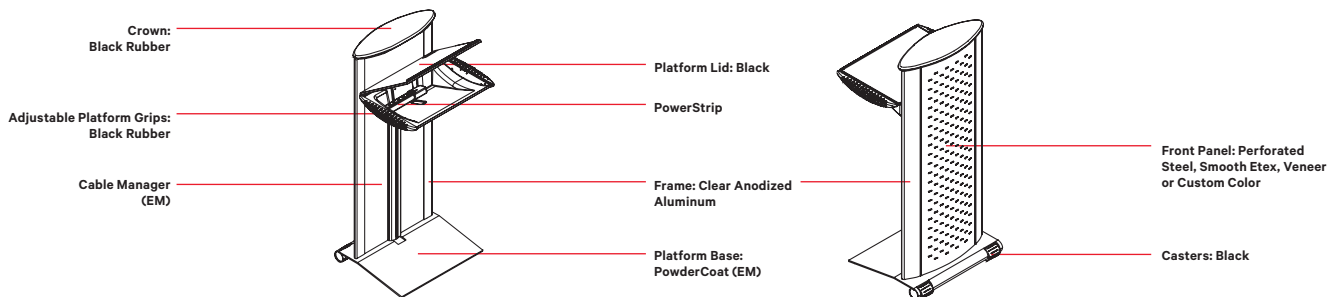

OVO

Egan's commitment to design is showcased in this exciting aluminum lectern. Soft rubber grips keep the presenter firmly connected to their presentation. The document platform is an angled surface with a lip at the front and is suitable for reference notes, includes soft rubber grips, and is height-adjustable 37" h-40" h. Adjusts to horizontal for laptop use. The perforated steel front panel available in any of our Smooth Etex finishes. The front panel is available in wood veneer.

OVLW

OVO (OVLW)

Code	Dimensions	Smooth Etex	Custom Color	Veneer Front	Custom Stain
OVLW	22 1/2" w x 49" h x 21" d	\$3 160	\$3 350	\$3 480	\$3 670

- Document Shelf: Angled 19" w x 15" d with lip to keep notes in place
- Below Shelf Storage: 13" w x 4" d (reduces to 1" d at front)
- Height-adjustable document platform adjusts from 37" h to 40" h
- Document Platform, Crown and Casters finished black only

Lectern Options

Code	Price	Description
B	\$215	Light - 6" electric goose neck lamp complete with dimmer switch.
T	\$175	Clock - Liquid Crystal Display clock with front control buttons. The clock is flush-mounted in the top right corner of the crown support. Battery included.
PS	\$105	Power Strip - The PowerStrip has 6 outlets with a 4' cord. Mounts in the back of the document platform storage area.

Select A Smooth Etex Finish

EganMetallic	Black	Charcoal	Gray	Platinum	Putty	Sand	Slate	Taupe
EM	BL	CL	GR	PT	PY	SN	SL	TA

• Smooth Etex finish is available only on perforated front panel. Solid back panel is black only