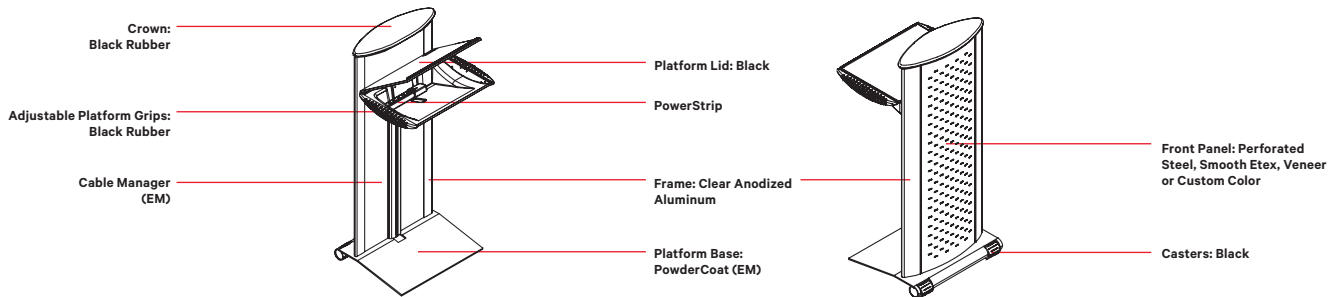

# OVO

Egan's commitment to design is showcased in this exciting aluminum lectern. Soft rubber grips keep the presenter firmly connected to their presentation. The document platform is an angled surface with a lip at the front and is suitable for reference notes, includes soft rubber grips, and is height-adjustable 37" h–40" h. Adjusts to horizontal for laptop use. The perforated steel front available in any of our Smooth Etex finishes. The front panel is available in wood veneer.

## OVO (OVLW)

Code	Dimensions	Smooth Etex	Custom Color	Veneer Front	Custom Stain
OVLW	22 1/2" w x 49" h x 21" d	\$2 910	\$3 055	\$3 250	\$3 395

- Document Shelf: Angled 19" w x 15" d with lip to keep notes in place
- Below Shelf Storage: 13" w x 4" d (reduces to 1" d at front)
- Height-adjustable document platform adjusts from 37" h to 40" h
- Document Platform, Crown and Casters finished black only

## Lectern Options

Code	Price	Description
B	\$200	Light - 6" electric goose neck lamp complete with dimmer switch.
T	\$170	Clock - Liquid Crystal Display clock with front control buttons. The clock is flush-mounted in the top right corner of the crown support. Battery included.
PS	\$85	Power Strip - The PowerStrip has 6 outlets with a 4' cord. Mounts in the back of the document platform storage area.

## Select A Smooth Etex Finish

EganMetallic	Black	Charcoal	Gray	Platinum	Putty	Sand	Slate	Taupe
EM	BL	CL	GR	PT	PY	SN	SL	TA

• Smooth Etex finish is available only on perforated front panel. Solid back panel is black only