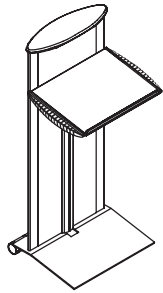

# OVO

Egan's commitment to design is showcased in this exciting aluminum lectern. Soft rubber grips keep the presenter firmly connected to their presentation. The document platform is an angled surface with a lip at the front and is suitable for reference notes, includes soft rubber grips, and is height-adjustable 37" h–40" h. Adjusts to horizontal for laptop use. The perforated steel front available in any of our Smooth Etex finishes. The front panel is available in wood veneer.

## OVO (OVLW)

Code	Dimensions	Smooth Etex	Custom Color	Veneer Front	Custom Stain
OVLW	22 1/2" w x 49" h x 21" d	\$2 910	\$3 055	\$3 250	\$3 395

- Document Shelf: Angled 19" w x 15" d with lip to keep notes in place
- Below Shelf Storage: 13" w x 4" d (reduces to 1" d at front)
- Height-adjustable document platform adjusts from 37" h to 40" h
- Document Platform, Crown and Casters finished black only