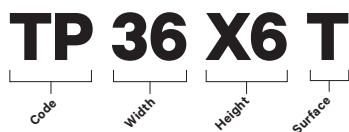

How To Order:

Product Notes:

- Custom sizes available
- Tack Panel dimensions shown are nominal outer dimensions

Parcel Service items (📦) ship 'Freight Included'.
Instant Ship products are identified by combining codes indicated in RED.