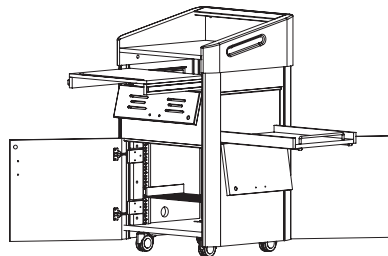

² Liquid Crystal Display clock with front control buttons. The clock is flush mounted in the top right corner of the crown support. Battery included

How To Order:

Product Notes:

- Standard: Front and back cabinet door locks, casters, 19" industry standard AV rack with one shelf