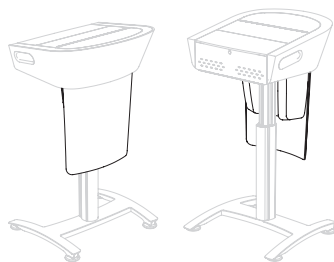

3. Choose Modesty Panel / Cable Manager Color

EganMetallic	Black	Charcoal	Gray	Platinum
EM	BL	CL	GR	PT
Putty	Sand	Slate	Taupe	Custom Color
PY	SN	SL	TA	CC

$190 per color if Custom Color (CC) option selected

Parcel Service items (📦) ship 'Freight Included'.
Instant Ship products are identified by combining codes indicated in RED.