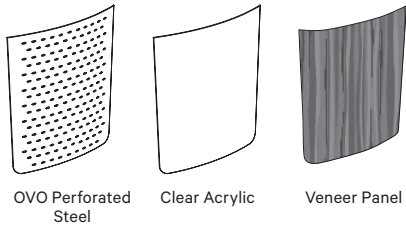

Putty	Sand	Slate	Taupe	Custom Color
PY	SN	SL	TA	CC

\$145 per color if Custom Color (CC) option selected

Parcel Service items (📦) ship 'Freight Included'. Instant Ship products are identified by combining codes indicated in RED.

4. Modesty Facing Options

Code	Description	Price
OV	OVO Perforated Steel	\$370
AC	Clear Acrylic*	\$280
VP	Veneer Panel	\$530
BP	Basic Panel, No Facing	\$0

* May be paired with Modesty Face Art insert

OV and AC Modesty Facing Finish Color