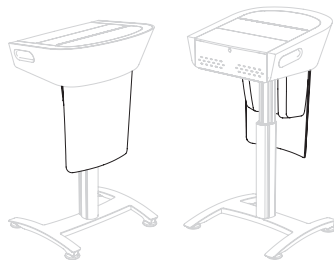

3. Choose Modesty Panel / Cable Manager Color

EganMetallic	Black	Charcoal	Gray	Platinum
EM	BL	CL	GR	PT

Putty	Sand	Slate	Taupe	Custom Color
PY	SN	SL	TA	CC

$145 per color if Custom Color (CC) option selected

Parcel Service items (📦) ship 'Freight Included'. Instant Ship products are identified by combining codes indicated in RED.