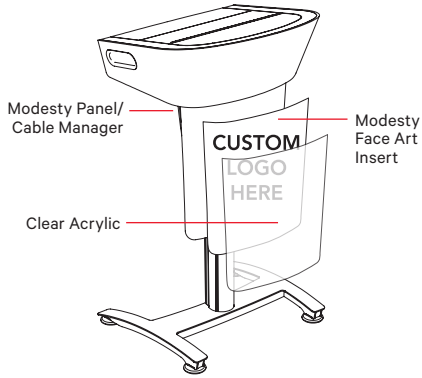

Veneer Modesty Face Finish

Classic Veneer

Light Oak	Medium Oak	Dark Oak	Black Oak
LO	MO	DO	BO

Cherry	Mahogany	Natural Maple	Walnut
CH	MA	MP	WA

$145 per color if Custom Stain (CS) option selected

Modern Veneer

Grey Oak
GO

5. Modesty Facing Art Insert

Code	Description	Price
G	Custom art (EganINK) printed to fit 17 1/2" x 21 1/2" AC Modesty Facing Required	$405

Not available with Veneer Panel Option.

6. Light, Optional

Code	Description	Price
B	Light - 12" electric goose neck lamp complete with dimmer switch.	$200

7. Custom Logo Options

Code	Description	Price
T	Custom Logo, 3D installed or custom built	Call Customer Service.

Your Code Is

TecTern Lectern Technology Integration

Crown Color

Modesty Panel/Cable Manager color

Modesty Facing Material

Modesty Facing Finish Color

Veneer Panel Finish

Modesty Facing Art Insert

Light

Custom Logo

NOTE: Custom Color fee $145 applies per color. Additional use of same color on different components are no charge for subsequent use of same color

Parcel Service items (📦) ship 'Freight Included'. Instant Ship products are identified by combining codes indicated in **RED**.