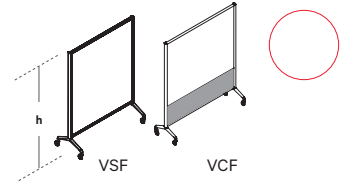

V-Series Mobile, Four-Point Base

V-Series Mobiles Four-Point Base models are designed to link or stand alone, creating linked partitions that can be positioned at almost any angle. These Mobiles feature a guaranteed-to-clean EVS™ dry-erase surface that accepts magnetic accessories. EVS surface is offered full height, or split height with EganMetallic (EM) bases. Accessory grooves in uprights provide easy location of Accessory Shelf (ACSHELF). For best, dust-free results, use quality dry-erase markers, and clean with an EganCloth™.

V-Series Mobile, Single Panel with Four-Point Base (VSF)

Code	Dimensions	Price	EganINK ¹	CC Frame & Base	Tackable Fabric Grades					
					1 Side			2 Sides		
					A	B	C	A	B	C
VSF3054	30" w x 54" h x 20" d	\$1 490	\$135	\$1 680	\$98	\$160	\$220	\$148	\$258	\$265
VSF3654	36" w x 54" h x 20" d	\$1 580	\$165	\$1 770	\$105	\$173	\$240	\$154	\$277	\$405
VSF4854	48" w x 54" h x 20" d	\$1 670	\$210	\$1 860	\$123	\$203	\$284	\$171	\$327	\$480
VSF6054	60" w x 54" h x 20" d	\$1 810	\$270	\$2 000	\$142	\$227	\$313	\$192	\$350	\$533
VSF3060	30" w x 60" h x 20" d	\$1 610	\$150	\$1 800	\$98	\$160	\$220	\$148	\$258	\$265
VSF3660	36" w x 60" h x 20" d	\$1 690	\$180	\$1 880	\$105	\$173	\$240	\$154	\$277	\$405
VSF4860	48" w x 60" h x 20" d	\$1 790	\$240	\$1 980	\$123	\$203	\$284	\$171	\$327	\$480
VSF6060	60" w x 60" h x 20" d	\$1 920	\$300	\$2 110	\$142	\$227	\$313	\$192	\$350	\$533
VSF3066	30" w x 66" h x 20" d	\$1 660	\$165	\$1 850	\$98	\$160	\$220	\$148	\$258	\$265
VSF3666	36" w x 66" h x 20" d	\$1 740	\$210	\$1 930	\$105	\$173	\$238	\$154	\$277	\$405
VSF4866	48" w x 66" h x 20" d	\$1 840	\$270	\$2 030	\$123	\$203	\$284	\$171	\$327	\$480
VSF6066	60" w x 66" h x 20" d	\$1 980	\$345	\$2 170	N/A	N/A	N/A	N/A	N/A	N/A
VSF3672	36" w x 72" h x 20" d	\$1 790	\$225	\$1 980	\$105	\$173	\$238	\$154	\$277	\$405
VSF4872	48" w x 72" h x 20" d	\$1 890	\$300	\$2 080	\$123	\$203	\$284	\$171	\$327	\$482