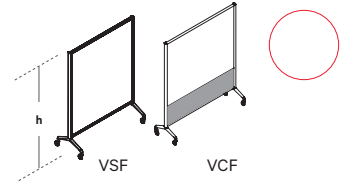

V-Series Mobile, Four-Point Base

V-Series Mobiles Four-Point Base models are designed to link or stand alone, creating linked partitions that can be positioned at almost any angle. These Mobiles feature a guaranteed-to-clean EVS™ dry-erase surface that accepts magnetic accessories. EVS surface is offered full height, or split height with EganMetallic (EM) bases. Accessory grooves in uprights provide easy location of Accessory Shelf (ACSHELF). For best, dust-free results, use quality dry-erase markers, and clean with an EganCloth™.

V-Series Mobile, Single Panel with Four-Point Base (VSF)

Code	Dimensions	Price	EganINK ¹	CC Frame & Base	Tackable Fabric Grades					
					1 Side			2 Sides		
					A	B	C	A	B	C
VSF3054	30" w x 54" h x 20" d	\$1 390	\$135	\$1 535	\$88	\$135	\$197	\$128	\$225	\$325
VSF3654	36" w x 54" h x 20" d	\$1 450	\$165	\$1 595	\$93	\$148	\$215	\$135	\$244	\$357
VSF4854	48" w x 54" h x 20" d	\$1 530	\$210	\$1 675	\$111	\$180	\$258	\$154	\$286	\$427
VSF6054	60" w x 54" h x 20" d	\$1 620	\$270	\$1 765	\$128	\$203	\$290	\$180	\$315	\$483
VSF3060	30" w x 60" h x 20" d	\$1 520	\$150	\$1 665	\$88	\$135	\$197	\$128	\$225	\$325
VSF3660	36" w x 60" h x 20" d	\$1 580	\$180	\$1 725	\$93	\$148	\$215	\$135	\$244	\$357
VSF4860	48" w x 60" h x 20" d	\$1 660	\$240	\$1 805	\$111	\$180	\$258	\$154	\$286	\$427
VSF6060	60" w x 60" h x 20" d	\$1 760	\$300	\$1 905	\$128	\$203	\$290	\$180	\$315	\$483
VSF3066	30" w x 66" h x 20" d	\$1 560	\$165	\$1 705	\$88	\$135	\$197	\$128	\$225	\$325
VSF3666	36" w x 66" h x 20" d	\$1 610	\$210	\$1 755	\$93	\$148	\$215	\$135	\$244	\$357
VSF4866	48" w x 66" h x 20" d	\$1 720	\$270	\$1 865	\$111	\$180	\$258	\$154	\$286	\$427
VSF6066	60" w x 66" h x 20" d	\$1 790	\$345	\$1 935	N/A	N/A	N/A	N/A	N/A	N/A
VSF3672	36" w x 72" h x 20" d	\$1 650	\$225	\$1 795	\$93	\$148	\$215	\$135	\$244	\$357
VSF4872	48" w x 72" h x 20" d	\$1 740	\$300	\$1 885	\$111	\$180	\$258	\$154	\$286	\$427