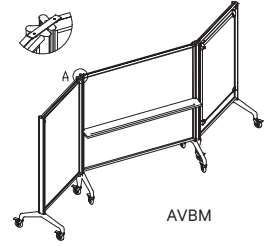

V-Series Options

Four-point and Three-Point V-Series Mobiles are designed to work together to create linked partitions that can be positioned at almost any angle. See items listed below to identify appropriate accessories to build linked space partitions.

Please also find additional V-Series Mobiles accessories for added utility and functionality. All V-Series Options are finished in EganMetallic (EM).

Code	Description	Price
L	👉 Link Option. Factory installed. Includes one Link Connector and two Vertical Bumpers.	\$80
AVBM27.5	👉 Magnetic Track Kit - 27 1/2" w track for mobiles 30" w or more. 6 lb. capacity.	\$100
AVBM33.5	👉 Magnetic Track Kit - 33 1/2" w track for mobiles 36" w or more. 6 lb. capacity.	\$105
AVBM45.5	👉 Magnetic Track Kit - 45 1/2" w track for mobiles 48" w or more. 6 lb. capacity.	\$120
AVBM57.5	👉 Magnetic Track Kit - 57 1/2" w track for mobiles 60" w or more. 6 lb. capacity.	\$140
ACBUMPER	👉 Upgrade Kit, which includes PVC Protective Bumpers and Link Connectors.	\$110
ACLINK	👉 Additional Single Link Connectors.	\$55
ACSHELF30	👉 Accessory Shelf - 30" w x 1" h x 5" d. Available for VCF, VSF, VGS, VGC, and VGM.	\$175
ACSHELF36	👉 Accessory Shelf - 36" w x 1" h x 5" d. Available for VCF, VSF, VGS, VGC, and VGM.	\$180
ACSHELF42	👉 Accessory Shelf - 42" w x 1" h x 5" d. Available for VGS, VGC, and VGM.	\$185
ACSHELF48	👉 Accessory Shelf - 48" w x 1" h x 5" d. Available for VCF, VSF, VGS, VGC, and VGM.	\$185
ACSHELF60	👉 Accessory Shelf - 60" w x 1" h x 5" d. Available for VCF, VSF, VGS, VGC, VGM and VPF.	\$190
EVCC12VLEM	👉 Clip-on marker tray for V-Series and Egan Lite Mobile.	\$80