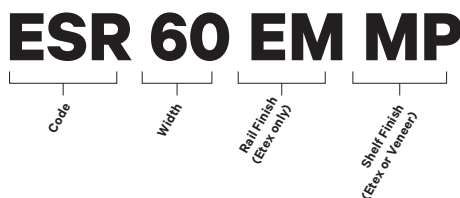

How To Order:

What's in the box:

- Ships with one (1) EganCloth, four (4) assorted color Dry-Erase Markers

Product notes:

Parcel Service items (📦) ship 'Freight Included'. Instant Ship products are identified by combining codes indicated in **RED**.