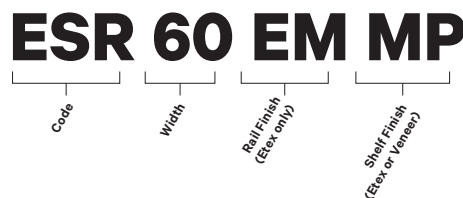

How To Order:

Reference Shelf (ESR)

| Code | Dimensions | Description | Etex | Wood Veneer | Custom Stain |
|-------|-------------|--|-------|-------------|--------------|
| ESR36 | 36”w x 12”d | Reference Shelf, appropriate length of track, and EganMetallic (EM) rail included. | \$390 | \$490 | \$635 |
| ESR48 | 48”w x 12”d | | \$430 | \$590 | \$735 |
| ESR60 | 60”w x 12”d | | \$490 | \$695 | \$840 |
| ESR72 | 72”w x 12”d | | \$540 | \$810 | \$955 |

• For Custom Color, add 15%. \$145 minimum

Select A Wood Veneer Finish (Shelf only)

| Light Oak | Medium Oak | Dark Oak | Black Oak |
|-----------|------------|----------|-----------|
| LO | MO | DO | BO |

| Cherry | Mahogany | Natural Maple | Walnut |
|--------|----------|---------------|--------|
| CH | MA | MP | WA |

How To Order:

What's in the box:

- Ships with one (1) EganCloth, four (4) assorted color Dry-Erase Markers