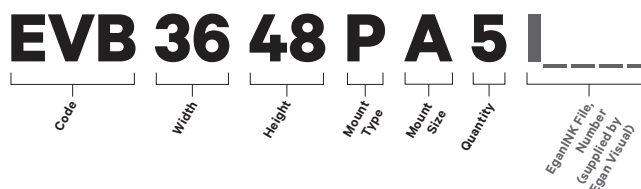

How To Order:

What's in the box:

- VersaBoards ship with mounts specified. Marker tray not included
- Ships with two (2) assorted color Dry-Erase Markers and one (1) EganCloth

Product notes:

- See Accessories and Supplies section at the end of this Guide
- Additional Mount Kits provide added functionality
- Egan VersaBoards are available in EganMetallic finish only
- Magnetic Track is designed to support VersaBoards from metal-surfaced panel systems, metal partitions or file cabinets
- Glass Track uses a special adhesive backed track to support VersaBoards from glass or smooth surfaces that will not accommodate a fastener
- Mixed corner mount options are available by special order, contact Customer Service

Parcel Service items (📦) ship 'Freight Included'. Instant Ship products are identified by combining codes indicated in **RED**.