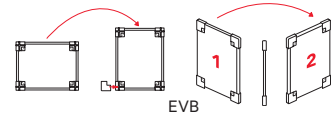

## VersaBoard (EVB)

\*Track Mount (T) reversible on EganSystem

Top Mount (P)

Wall Mount (W)	Edge Mount (E)	Track Mount* (T)	Dimensions	Price	EganINK
<b>Each 26" w x 36" h board weighs only 3 1/2 lbs. EganMetallic finish.</b>					
EVB2636W1	EVB2636E1	EVB2636T1	26" w x 36" h Each	\$410	\$150
EVB2636W3	EVB2636E3	EVB2636T3	26" w x 36" h (3-pack) Save \$93 per board	\$960	\$150
<b>EVB2636W5</b>	<b>EVB2636E5</b>	<b>EVB2636T5</b>	26" w x 36" h (5-pack) Save \$100 per board	<b>\$1 490</b>	\$150
<b>Each 36" w x 48" h board weighs only 6 1/2 lbs. EganMetallic finish.</b>					
EVB3648W1	EVB3648E1	EVB3648T1	36" w x 48" h Each	\$760	\$180
EVB3648W3	EVB3648E3	EVB3648T3	36" w x 48" h (3-pack) Save \$117 per board	\$1 910	\$180
<b>EVB3648W5</b>	<b>EVB3648E5</b>	<b>EVB3648T5</b>	36" w x 48" h (5-pack) Save \$164 per board	<b>\$2 860</b>	\$180
* Track Corner Mounts are compatible with EganSystem 202 track system boards					
Top Mount (P) - Narrow	Top Mount (P) - Medium	Top Mount (P) - Large	Dimensions	Price	EganINK
Size A: 2" d to 3 3/16" d	Size B: 3 3/16" d to 4 7/16" d	Size C: 4 7/16" d to 5 5/8" d			
<b>Each 26" w x 36" h board weighs only 3 1/2 lbs. EganMetallic finish.</b>					
EVB2636PA1	EVB2636PB1	EVB2636PC1	26" w x 36" h Each	\$425	\$150
EVB2636PA3	EVB2636PB3	EVB2636PC3	26" w x 36" h (3-pack) Save \$87 per board	\$990	\$150
<b>EVB2636PA5</b>	<b>EVB2636PB5</b>	<b>EVB2636PC5</b>	26" w x 36" h (5-pack) Save \$98 per board	<b>\$1 590</b>	\$150
<b>Each 36" w x 48" h board weighs only 6 lbs. EganMetallic finish.</b>					
EVB3648PA1	EVB3648PB1	EVB3648PC1	36" w x 48" h Each	\$760	\$180
EVB3648PA3	EVB3648PB3	EVB3648PC3	36" w x 48" h (3-pack) Save \$120 per board	\$1 950	\$180
<b>EVB3648PA5</b>	<b>EVB3648PB5</b>	<b>EVB3648PC5</b>	36" w x 48" h (5-pack) Save \$170 per board	<b>\$2 970</b>	\$180