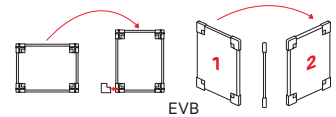

VersaBoard (EVB)

*Track Mount (T) reversible on EganSystem

Top Mount (P)

Wall Mount (W)	Edge Mount (E)	Track Mount* (T)	Dimensions	Price	EganINK			
Each 26" w x 36" h board weighs only 3 1/2 lbs. EganMetallic finish.								
EVB2636W1	EVB2636E1	EVB2636T1	26" w x 36" h Each	\$380	\$150			
EVB2636W3	EVB2636E3	EVB2636T3	26" w x 36" h (3-pack) Save \$93 per board	\$850	\$150			
EVB2636W5	EVB2636E5	EVB2636T5	26" w x 36" h (5-pack) Save \$100 per board	\$1 390	\$150			
Each 36" w x 48" h board weighs only 6 1/2 lbs. EganMetallic finish.								
EVB3648W1	EVB3648E1	EVB3648T1	36" w x 48" h Each	\$630	\$180			
EVB3648W3	EVB3648E3	EVB3648T3	36" w x 48" h (3-pack) Save \$117 per board	\$1 520	\$180			
EVB364 8W5	EVB3648E5	EVB3648T5	36" w x 48" h (5-pack) Save \$164 per board	\$2 290	\$180			
* Track Corner Mounts are compatible with EganSystem 202 track system boards								
Top Mount (P) - Narrow	Top Mount (P) - Medium	Top Mount (P) - Large	Dimensions	Price	EganINK			
Size A: 2" d to 3 3/16" d			Size B: 3 3/16" d to 4 7/16" d			Size C: 4 7/16" d to 5 5/8" d		
Each 26" w x 36" h board weighs only 3 1/2 lbs. EganMetallic finish.								
EVB2636PA1	EVB2636PB1	EVB2636PC1	26" w x 36" h Each	\$390	\$150			
EVB2636PA3	EVB2636PB3	EVB2636PC3	26" w x 36" h (3-pack) Save \$87 per board	\$910	\$150			
EVB2636PA5	EVB2636PB5	EVB2636PC5	26" w x 36" h (5-pack) Save \$98 per board	\$1 460	\$150			
Each 36" w x 48" h board weighs only 6 lbs. EganMetallic finish.								
EVB3648PA1	EVB3648PB1	EVB3648PC1	36" w x 48" h Each	\$640	\$180			
EVB3648PA3	EVB3648PB3	EVB3648PC3	36" w x 48" h (3-pack) Save \$120 per board	\$1 560	\$180			
EVB3648PA5	EVB3648PB5	EVB3648PC5	36" w x 48" h (5-pack) Save \$170 per board	\$2 350	\$180			