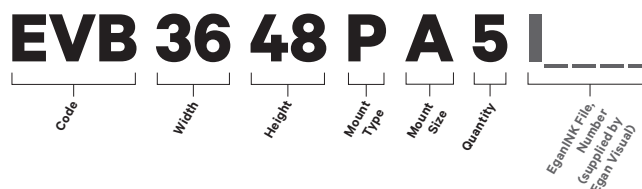

How To Order:

What's in the box:

- VersaBoards ship with mounts specified. Marker tray not included
- Ships with two (2) assorted color Dry-Erase Markers and one (1) EganCloth

Product notes:

- See Accessories and Supplies section at the end of this Guide
- Additional Mount Kits provide added functionality
- Egan VersaBoards are available in EganMetallic finish only
- Magnetic Track is designed to support VersaBoards from metal-surfaced panel systems, metal partitions or file cabinets
- Glass Track uses a special adhesive backed track to support VersaBoards from glass or smooth surfaces that will not accommodate a fastener
- Mixed corner mount options are available by special order, contact Customer Service

Parcel Service items (📦) ship 'Freight Included'. Instant Ship products are identified by combining codes indicated in **RED**.