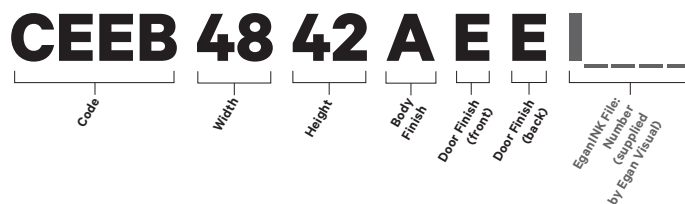

See Egan Tack Panels (TP).

How To Order:

What's in the box:

- Ships with mounting bracket, four (4) assorted color Dry-Erase Markers, one (1) EganCloth

Product notes:

- Flipchart and cabinet locks are not available