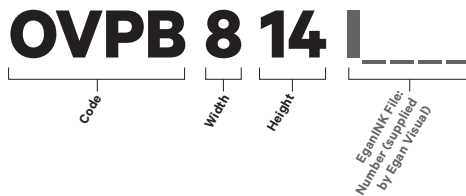

How To Order:

What's in the box:

- VersaPalette Bundle includes ten (10) units of VersaPalette, one (1) VersaPalette Stand, two (2) assorted color Dry-Erase Markers, and one (1) EganCloth

Product notes:

- Sizes cannot be mixed to make a 10-pack
- Custom sizes larger than Tabloid may be available. Call Customer Service to inquire
- Custom shapes are available subject to spot quotation of price, MOQ, and lead time. Custom hole location is available subject to spot quotation of price, MOQ, and lead time
- Volume discounting available. Call Customer Service to inquire
- VersaPalette is available in EVS only. Standard edge color is light grey. Other edge colors are available under Custom Response program

Parcel Service items (📦) ship 'Freight Included'. Instant Ship products are identified by combining codes indicated in **RED**.