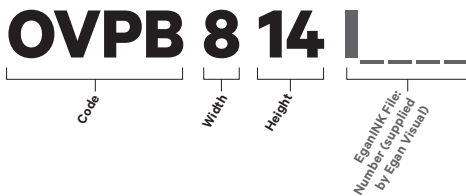

How To Order:

What's in the box:

- VersaPalette Bundle includes ten (10) units of VersaPalette, one (1) VersaPalette Stand, two (2) assorted color Dry-Erase Markers, and one (1) EganCloth

Product notes:

- Sizes cannot be mixed to make a 10-pack
- Custom sizes larger than Tabloid may be available. Call Customer Service to inquire
- Custom shapes are available subject to spot quotation of price, MOQ, and lead time. Custom hole location is available subject to spot quotation of price, MOQ, and lead time
- Volume discounting available. Call Customer Service to inquire
- VersaPalette is available in EVS only. Standard edge color is light grey. Other edge colors are available under Custom Response program

Parcel Service items (📦) ship 'Freight Included'. Instant Ship products are identified by combining codes indicated in **RED**.