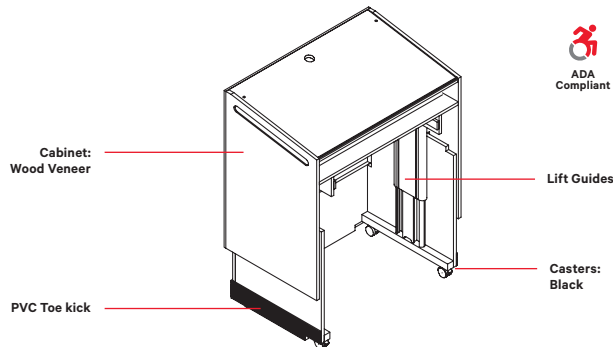

Wood Veneer ADA

Height-adjustable, real wood veneer ADA Lectern is equipped with a push button electric-lift mechanism that adjusts the working height 34"-44". Inside clearance accommodates wheelchair access and complies with universal design and the Americans with Disabilities Act. Wiring grommets for field setup of laptops, tablets and microphone.

Wood Veneer ADA (LCLH)

Code	Dimensions	Wood Veneer	Custom Stain
LCLH	Upper Position: 37 3/4"w x 44"h x 24"d	$9 070	$9 260
	Lower Position: 37 3/4"w x 34"h x 24"d		
	Worksurface: 36 1/2"w x 24"d		
	Inside Clearance: 30"w x 24"d		

- The electric-lift motor has a one-year warranty
- 2" locking casters for easy mobility

Lectern Options

Code	Price	Description
B	$215	Light - 12" electric goose neck lamp complete with dimmer switch.
T	$175	Clock/Timer - Liquid Crystal Display clock/timer with front control buttons. The clock is flush-mounted in the top right corner of the crown support. Battery included.