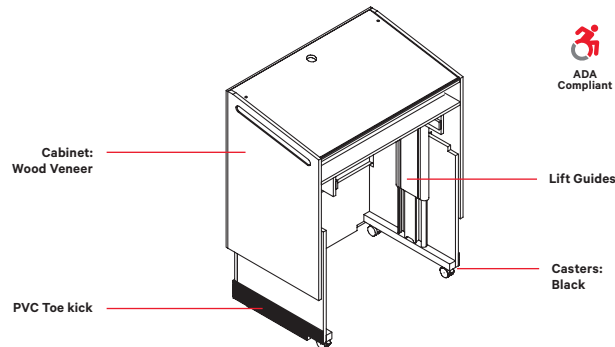

Wood Veneer ADA

Height-adjustable, real wood veneer ADA Lectern is equipped with a push button electric-lift mechanism that adjusts the working height 34"-44". Inside clearance accommodates wheelchair access and complies with universal design and the Americans with Disabilities Act. Wiring grommets for field setup of laptops, tablets and microphone.

LCLH

Wood Veneer ADA (LCLH)

Code	Dimensions	Wood Veneer	Custom Stain
LCLH	Upper Position: 37 3/4"w x 44"h x 24"d	\$7 290	\$7 435
	Lower Position: 37 3/4"w x 34"h x 24"d		
	Worksurface: 36 1/2"w x 24"d		
	Inside Clearance: 30"w x 24"d		

- The electric-lift motor has a one-year warranty
- 2" locking casters for easy mobility

Lectern Options

Code	Price	Description
B	\$200	Light - 12" electric goose neck lamp complete with dimmer switch.
T	\$170	Clock/Timer - Liquid Crystal Display clock/timer with front control buttons. The clock is flush-mounted in the top right corner of the crown support. Battery included.