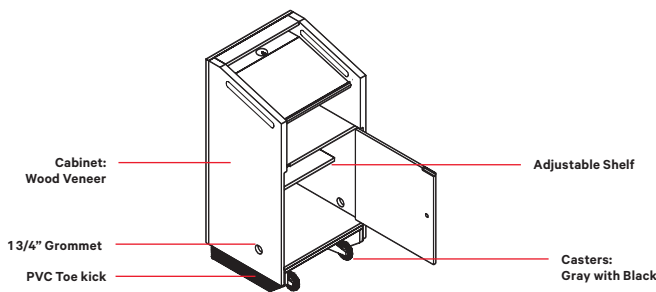

## Wood Veneer EganLectern

(LCLF)

Code	Dimensions	Wood Veneer	Custom Stain
LCLF	24"w x 48"h x 21"d	\$4 260	\$4 450

**• Dimensions**

- Document Shelf: 21 3/4"w x 12"d
- Upper Storage: 20"w x 8 1/2"h x 17"d
- Lower Cabinet: 22"w x 22"h x 17"d
- This model has a lower cabinet with lock to secure electronic equipment.
- Lower cabinet with lock and adjustable shelf
- 1 3/4" ID. Grommets on both sides and top worksurface

### Lectern Options

Code	Price	Description
B	\$215	Light - 12" electric goose neck lamp complete with dimmer switch.
T	\$175	Clock - Liquid Crystal Display clock with front control buttons. The clock is flush-mounted in the top right corner of the crown support. Battery included.