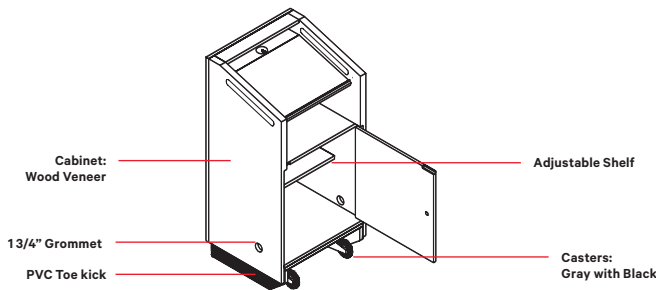

Wood Veneer EganLectern

The Classic 'Front of House' lectern in your choice of real wood veneers. Two casters on the presenter's side assure the lectern can only be moved by tipping the unit onto the casters (prevents 'run-away' when you lean upon the lectern). Lockable storage and wiring grommets for field set-up of laptops, tablets and microphone. A 17° angled surface with a lip on the bottom is suitable for reference notes.

LCLF

Wood Veneer EganLectern

(LCLF)

Code	Dimensions	Wood Veneer	Custom Stain
LCLF	24"w x 48"h x 21"d	\$3 920	\$4 065

- **Dimensions**
 Document Shelf: 21 3/4"w x 12"d
 Upper Storage: 20"w x 8 1/2"h x 17"d
 Lower Cabinet: 22"w x 22"h x 17"d
- This model has a lower cabinet with lock to secure electronic equipment.
- Lower cabinet with lock and adjustable shelf
- 1 3/4" ID. Grommets on both sides and top worksurface

Lectern Options

Code	Price	Description
B	\$200	Light - 12" electric goose neck lamp complete with dimmer switch.
T	\$170	Clock - Liquid Crystal Display clock with front control buttons. The clock is flush-mounted in the top right corner of the crown support. Battery included.