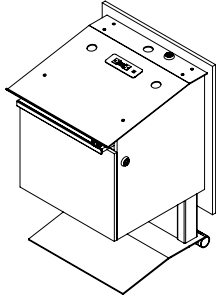

Audio Visual Height Adjustable Lectern

The AVA lectern is a height-adjustable podium with an elegant, modern design. Finished in wood veneer and powder-coated base and top, the AVA lectern comes with various key features to support you through your presentations. Some key features include a power height adjustment from 31-1/2" to 42-3/8," built-in wheels on base for mobility, pull-out shelf, and a 1 3/4" diameter holes for cabling, monitor arm, microphone restraint or in/out cabling. ADA Compliant.

Dimensions	Price
Upper Position: 42 1/8"h to 27 1/2"w	\$11 837
Lower Position: 31 1/2"h to 27 1/2"w	
Worksurface: 25 1/4"l x 27 1/2"w	
Inside Clearance: 17 1/2"h x 16 3/4"w	

1. PRODUCT CODE

Code	Description
AVA	AVA Lectern